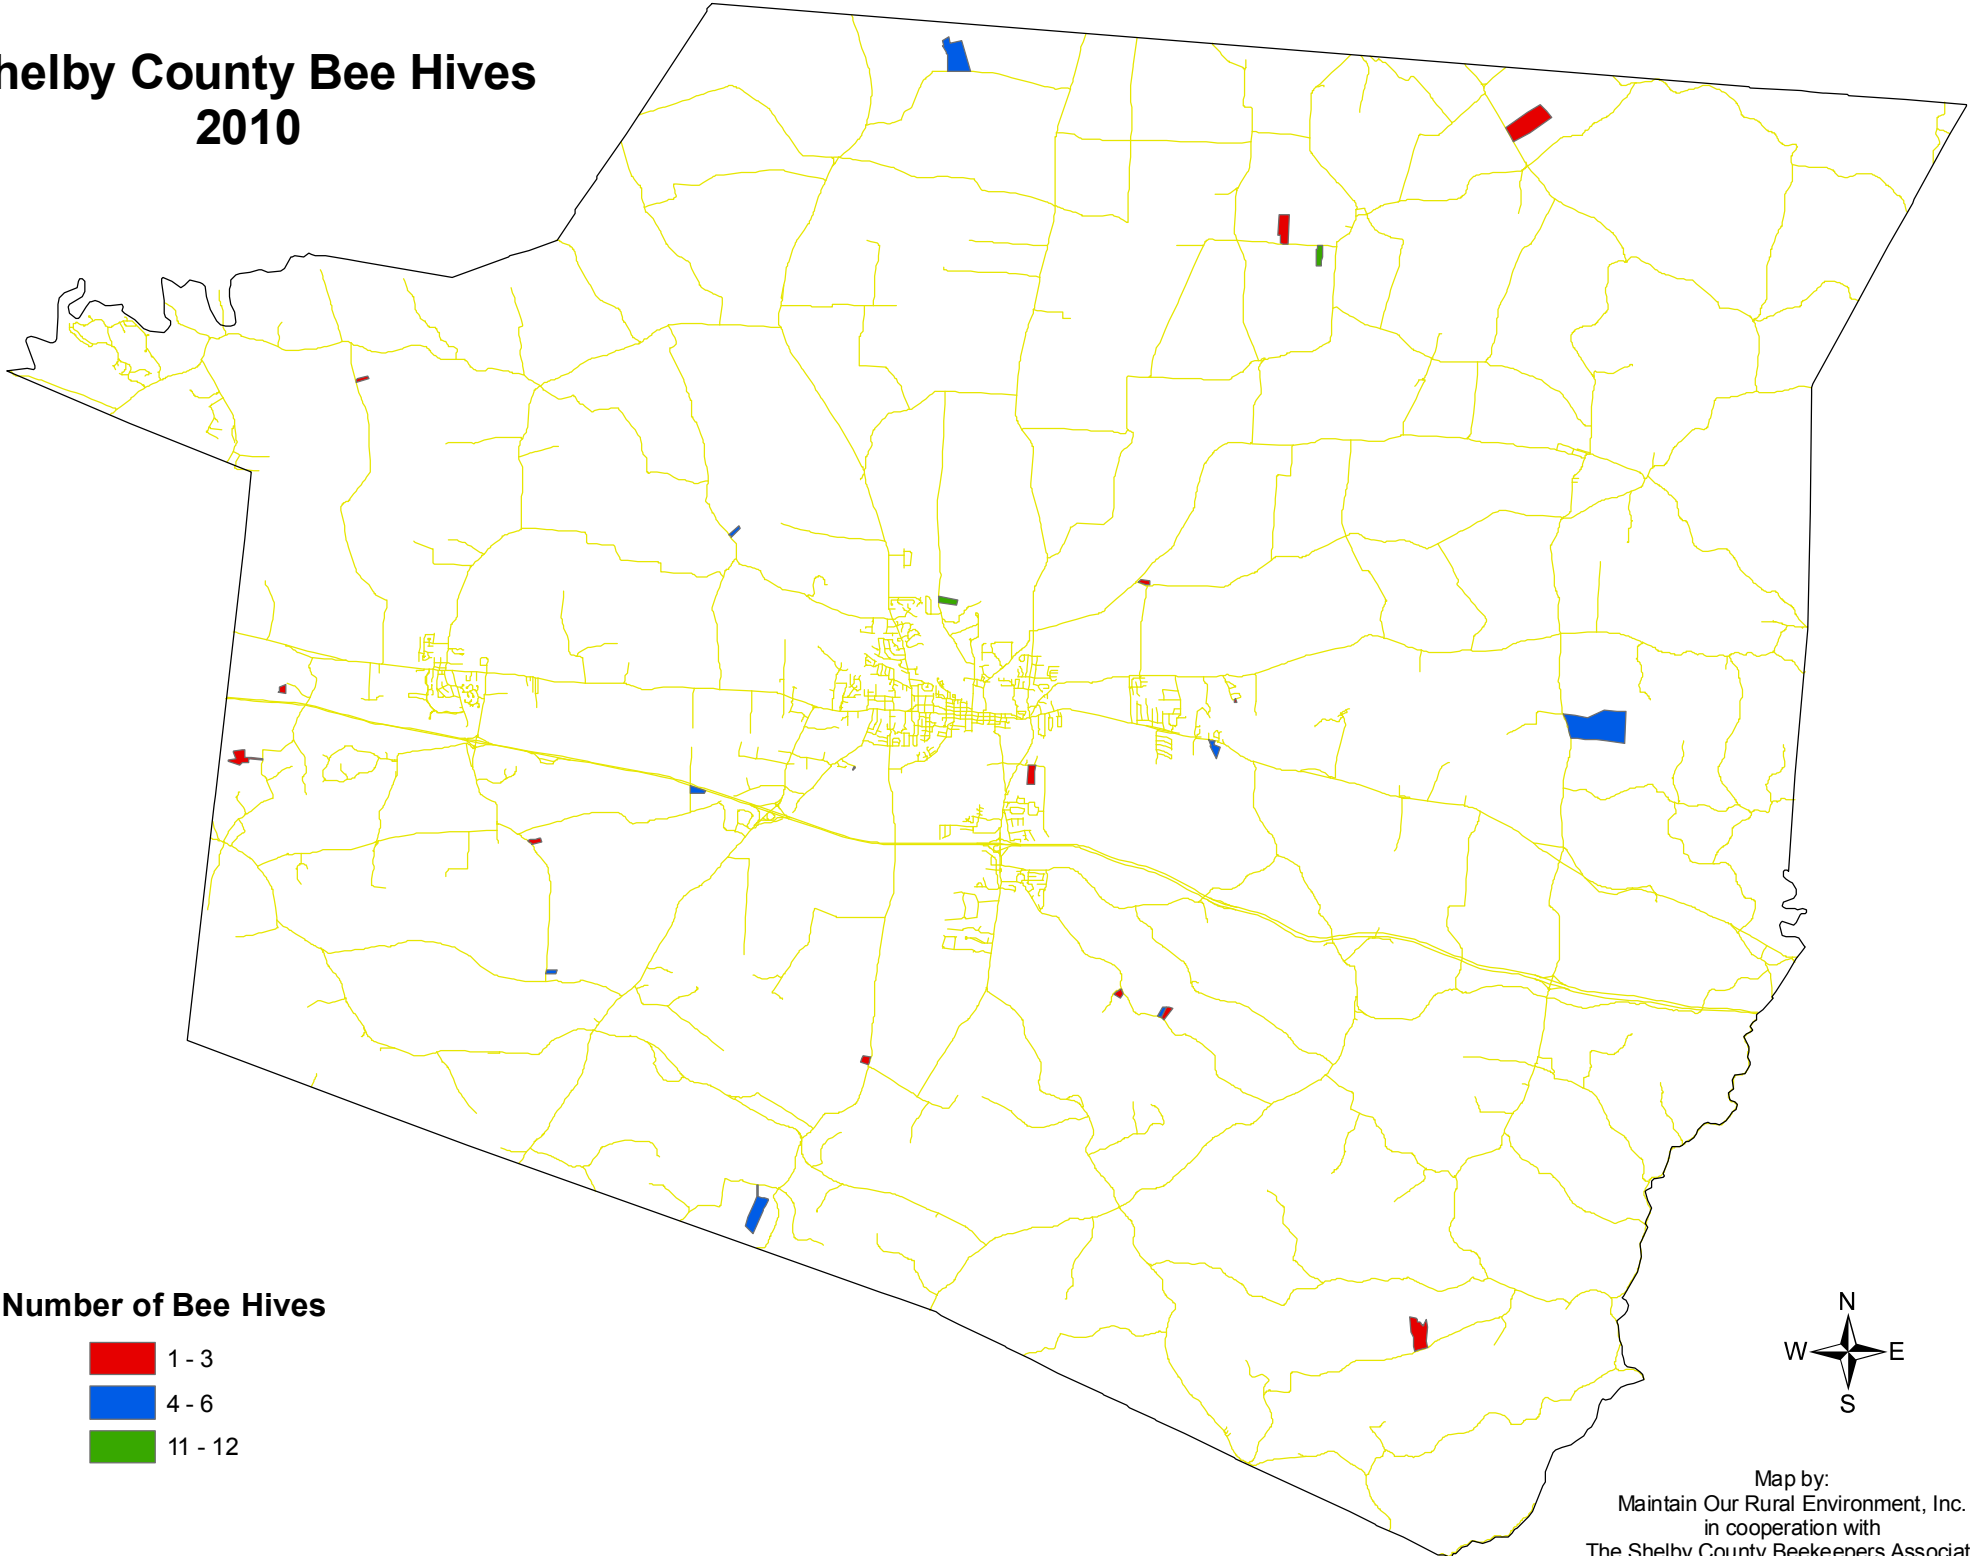

# Shelby County Bee Hives 2010

## Number of Bee Hives

- 1 - 3
- 4 - 6
- 11 - 12

Map by:  
Maintain Our Rural Environment, Inc.  
in cooperation with  
The Shelby County Beekeepers Association