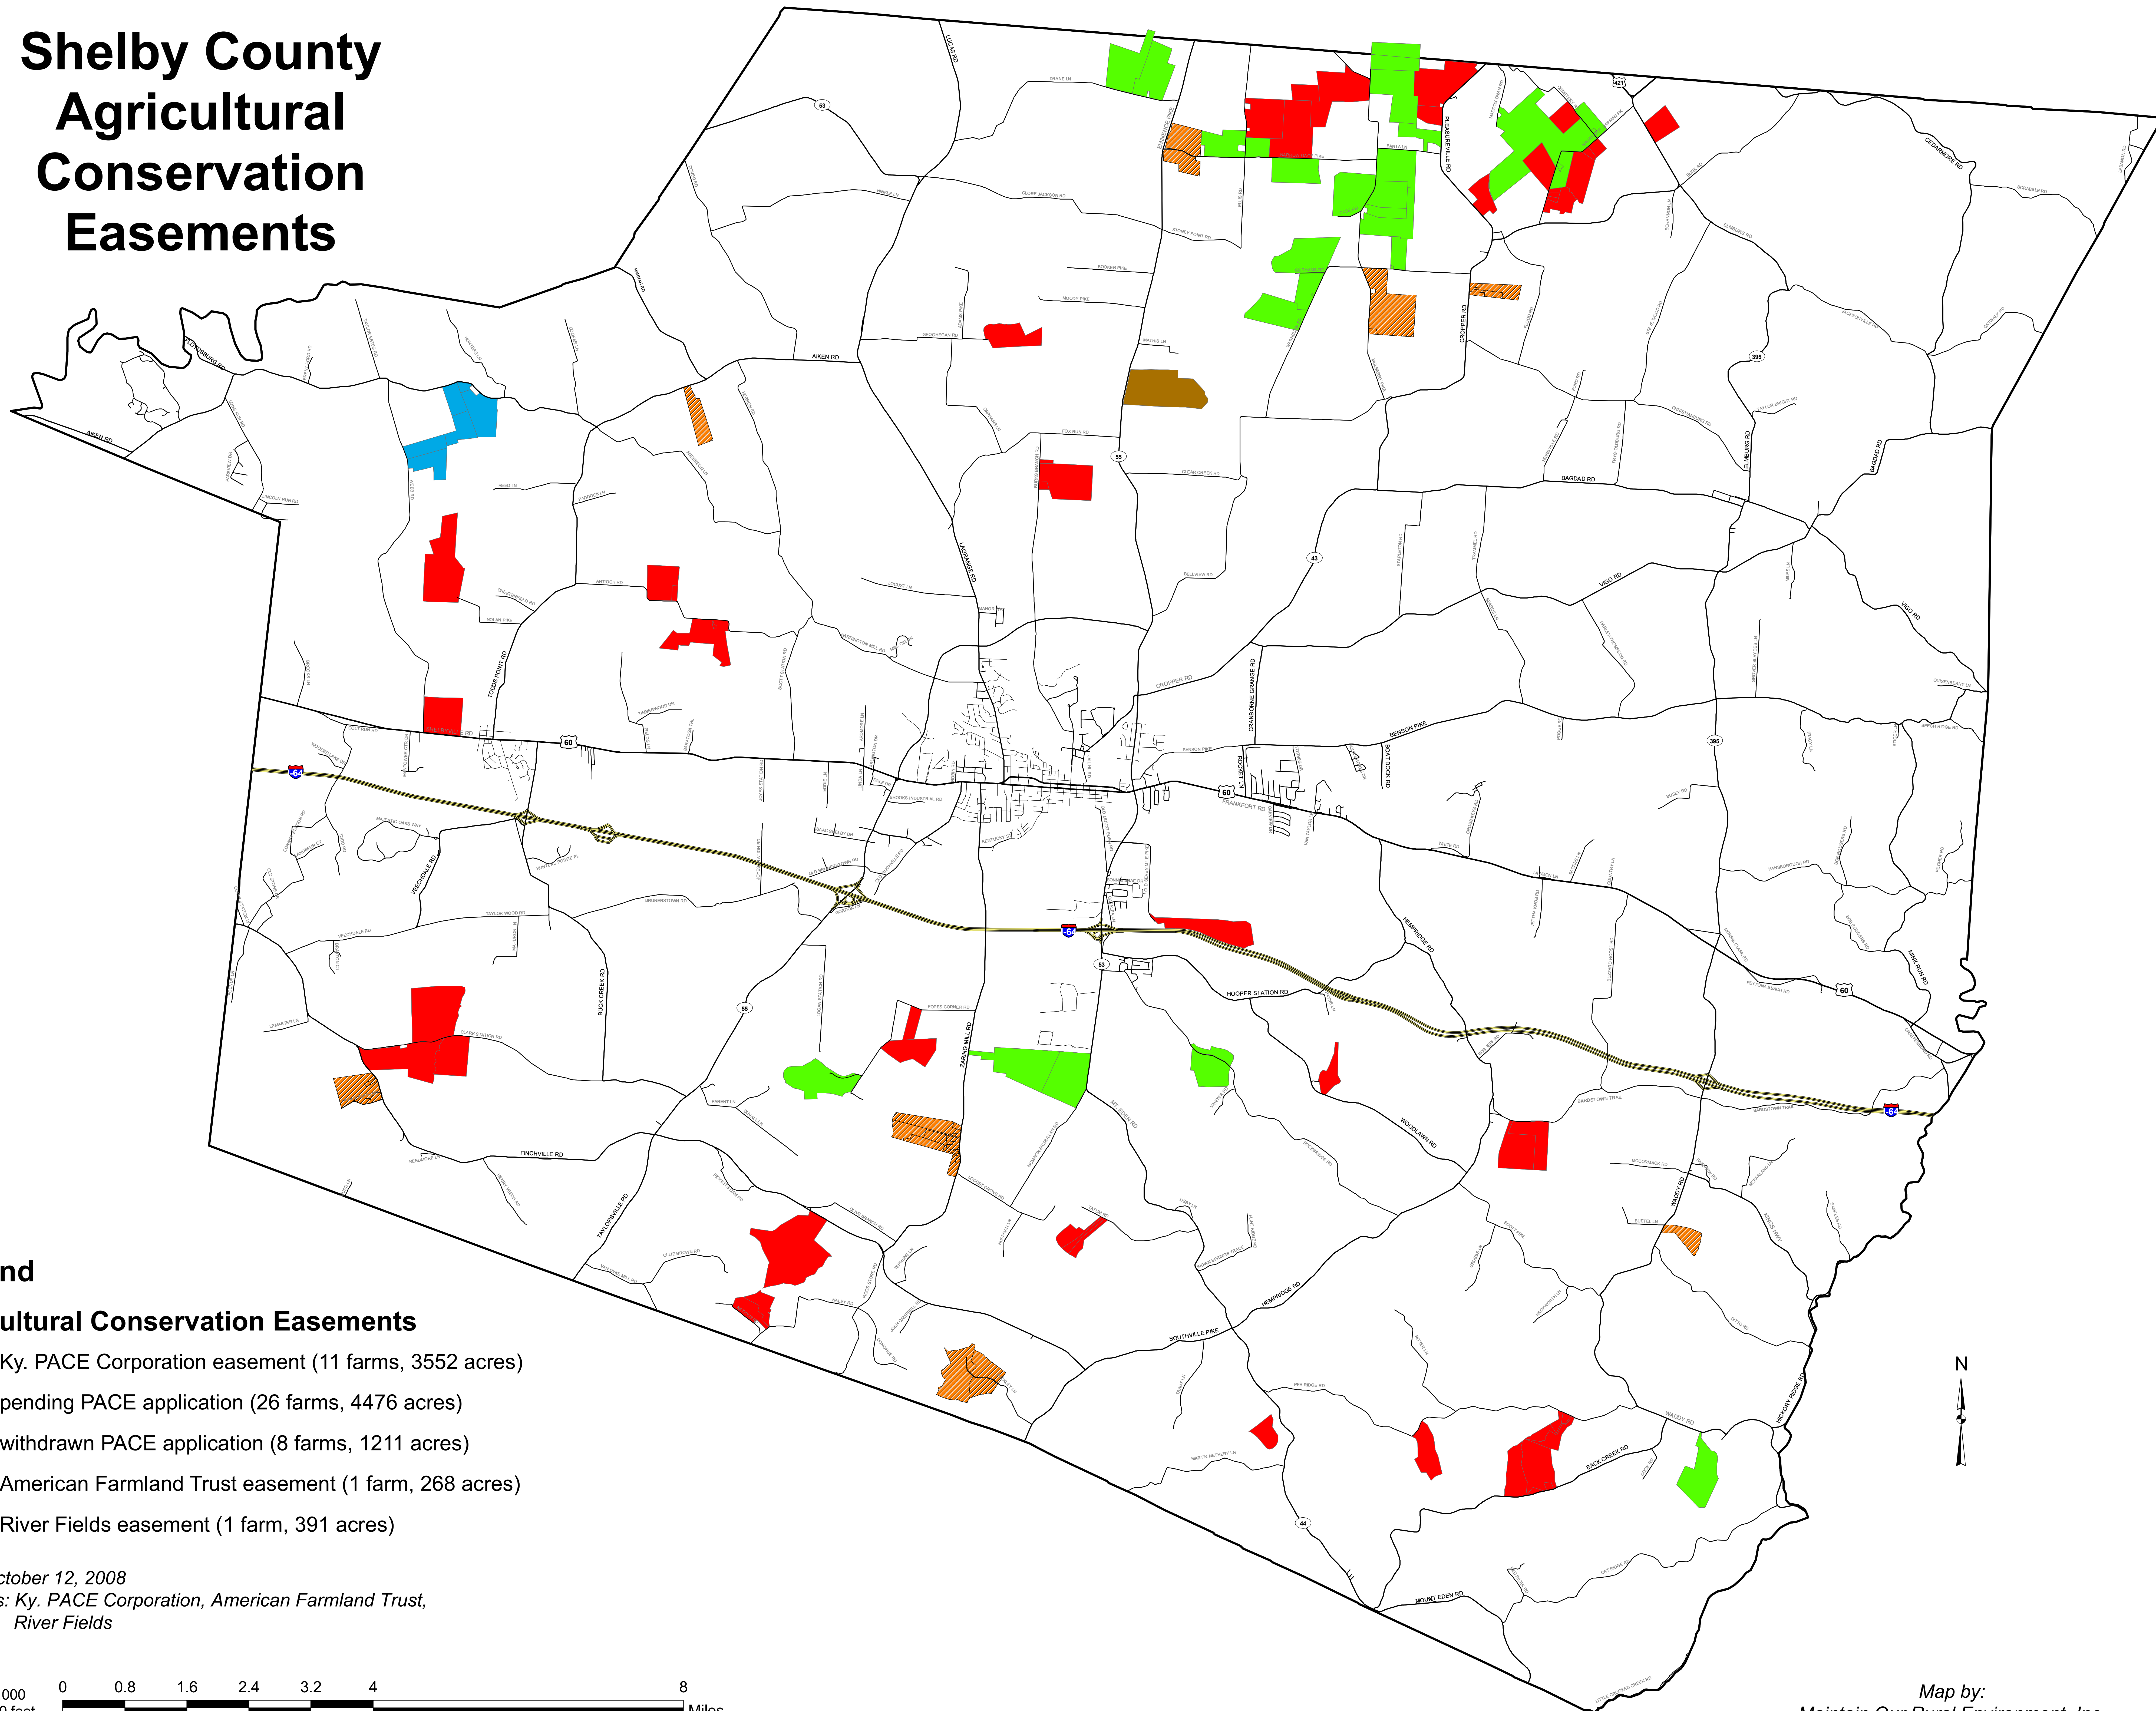

Shelby County Agricultural Conservation Easements

Legend

Agricultural Conservation Easements

- Ky. PACE Corporation easement (11 farms, 3552 acres)
- pending PACE application (26 farms, 4476 acres)
- withdrawn PACE application (8 farms, 1211 acres)
- American Farmland Trust easement (1 farm, 268 acres)
- River Fields easement (1 farm, 391 acres)

as of October 12, 2008

Sources: Ky. PACE Corporation, American Farmland Trust,
River Fields

Scale: 1:42,000
1 inch = 3,500 feet

Map by:
Maintain Our Rural Environment, Inc.