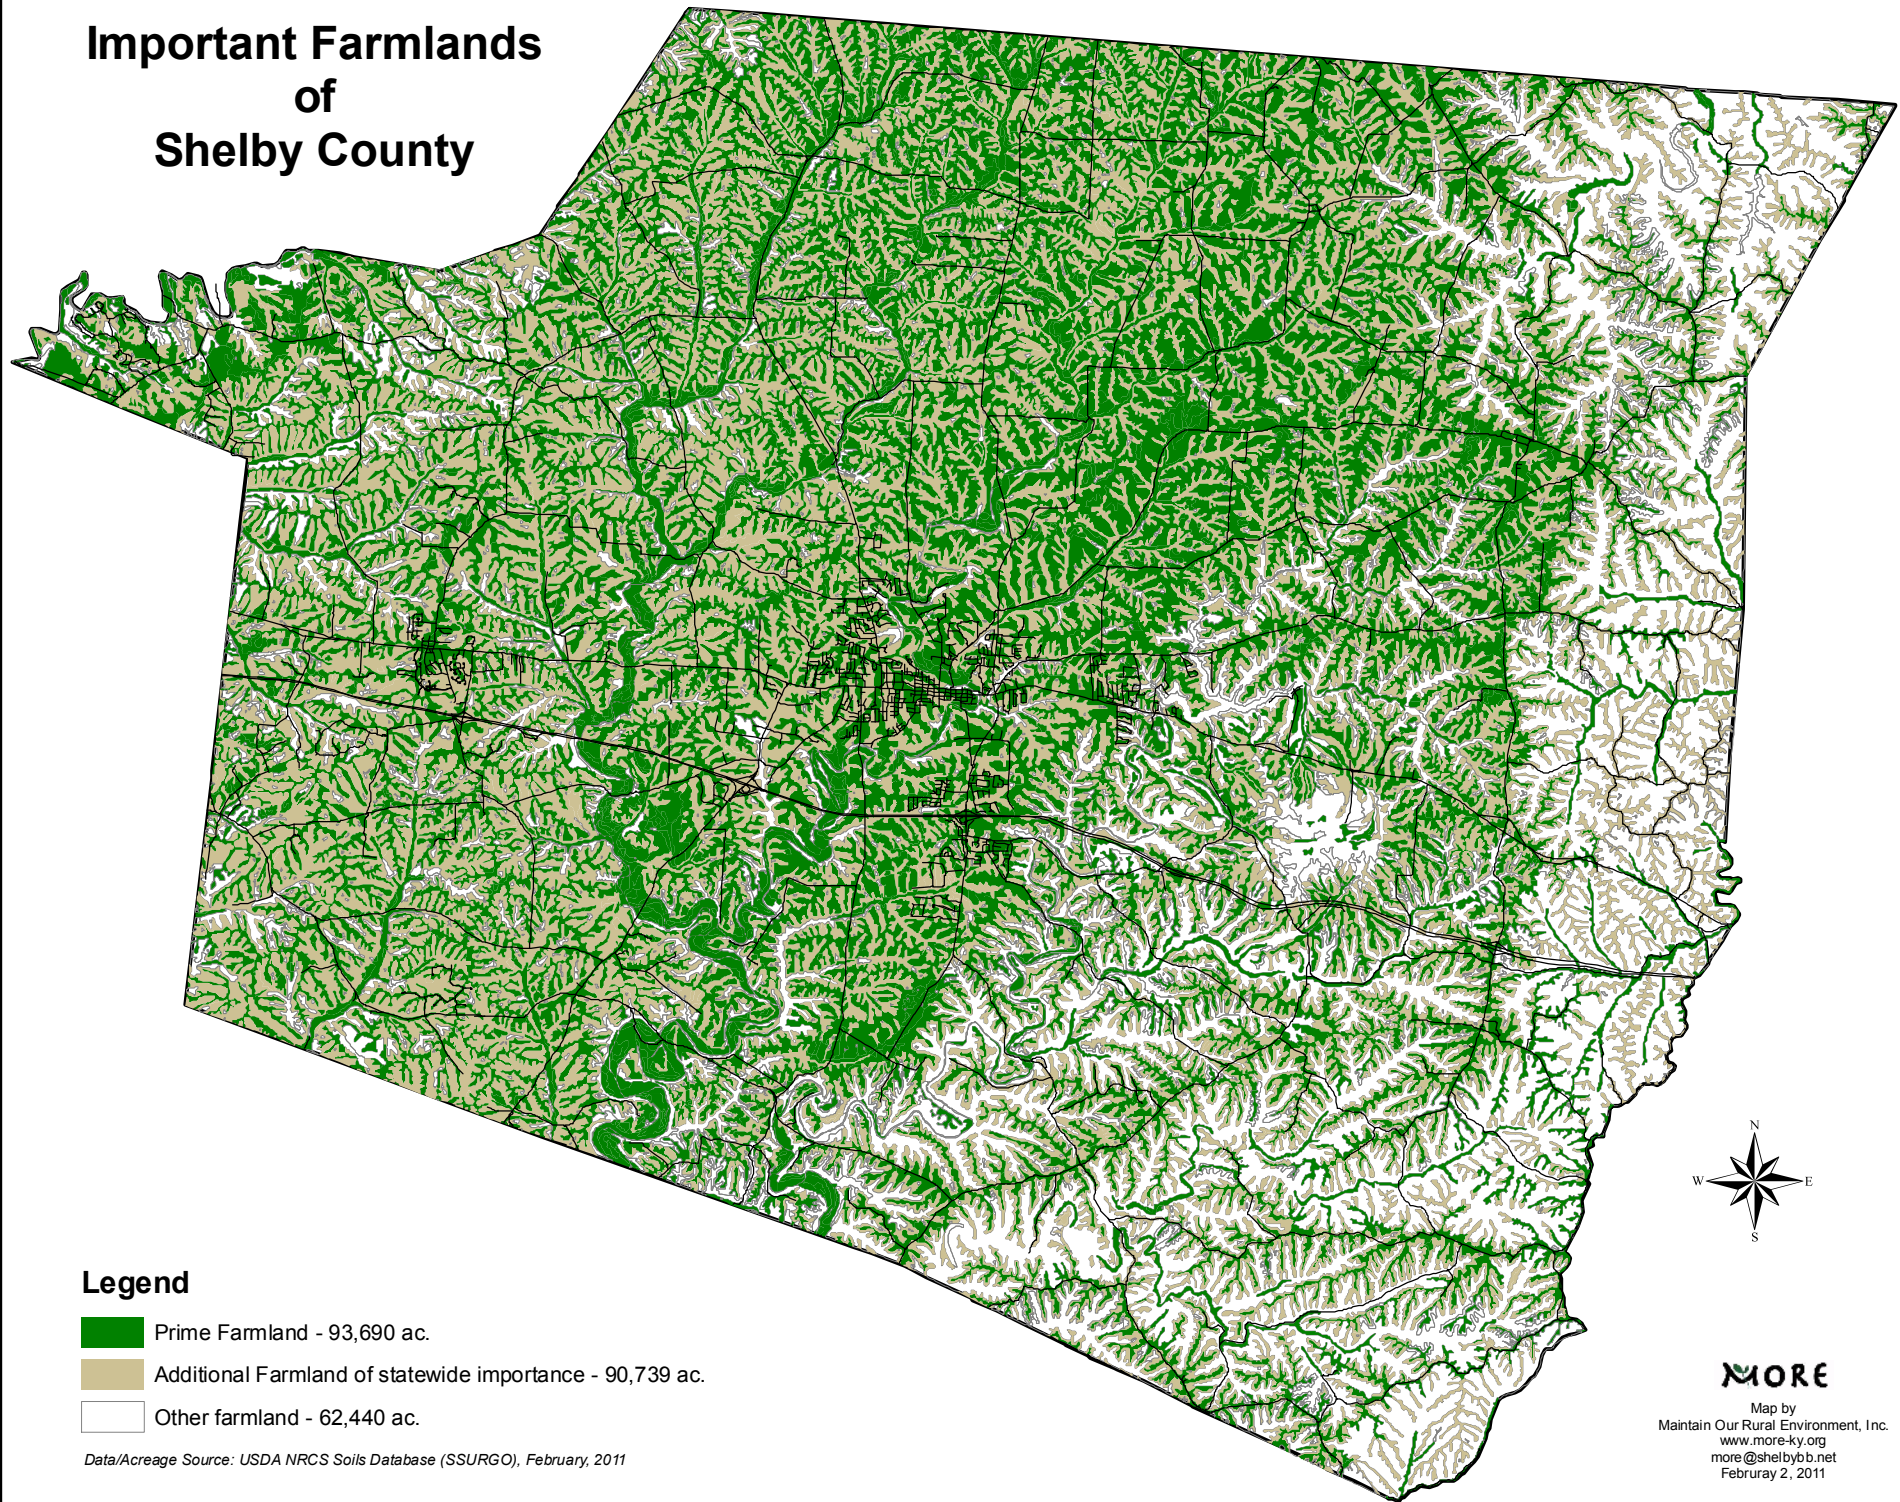

Important Farmlands of Shelby County

Legend

-  Prime Farmland - 93,690 ac.
-  Additional Farmland of statewide importance - 90,739 ac.
-  Other farmland - 62,440 ac.

Data/Acreage Source: USDA NRCS Soils Database (SSURGO), February, 2011