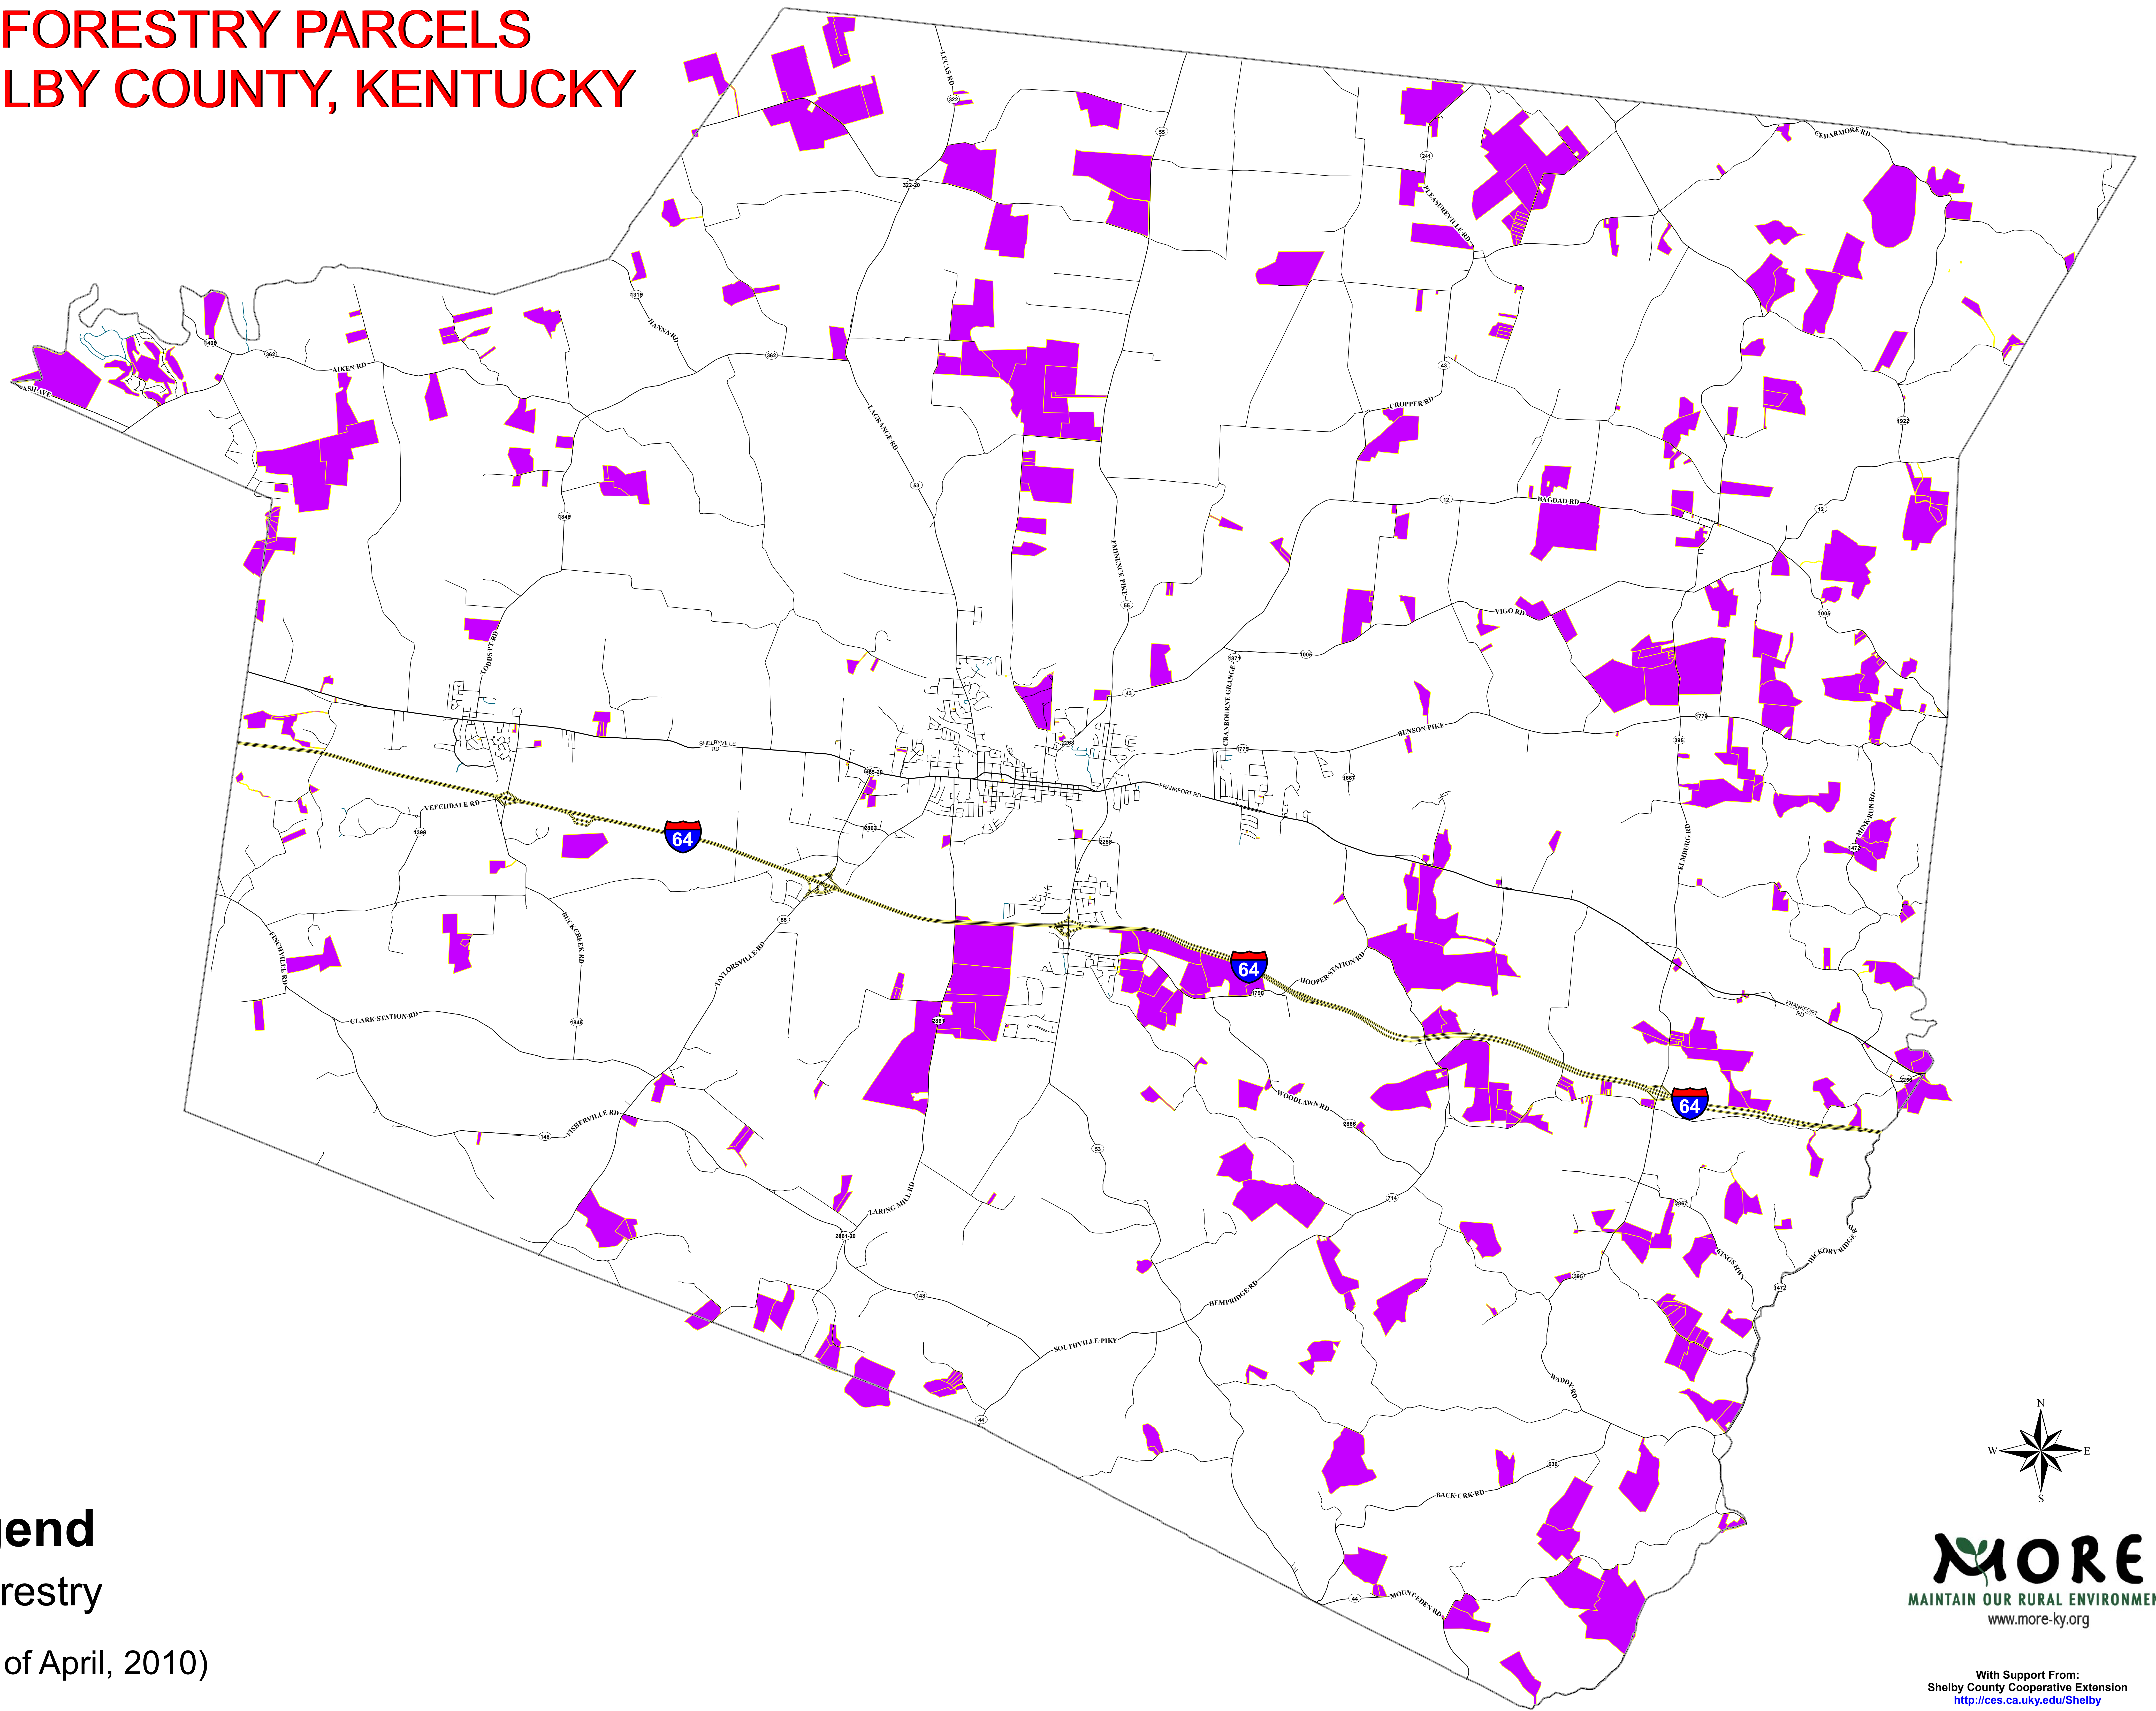

# FORESTRY PARCELS SHELBY COUNTY, KENTUCKY

## Legend

Forestry

(As of April, 2010)

**MORE**  
MAINTAIN OUR RURAL ENVIRONMENT  
[www.more-ky.org](http://www.more-ky.org)

With Support From:  
Shelby County Cooperative Extension  
<http://ces.ca.uky.edu/Shelby>