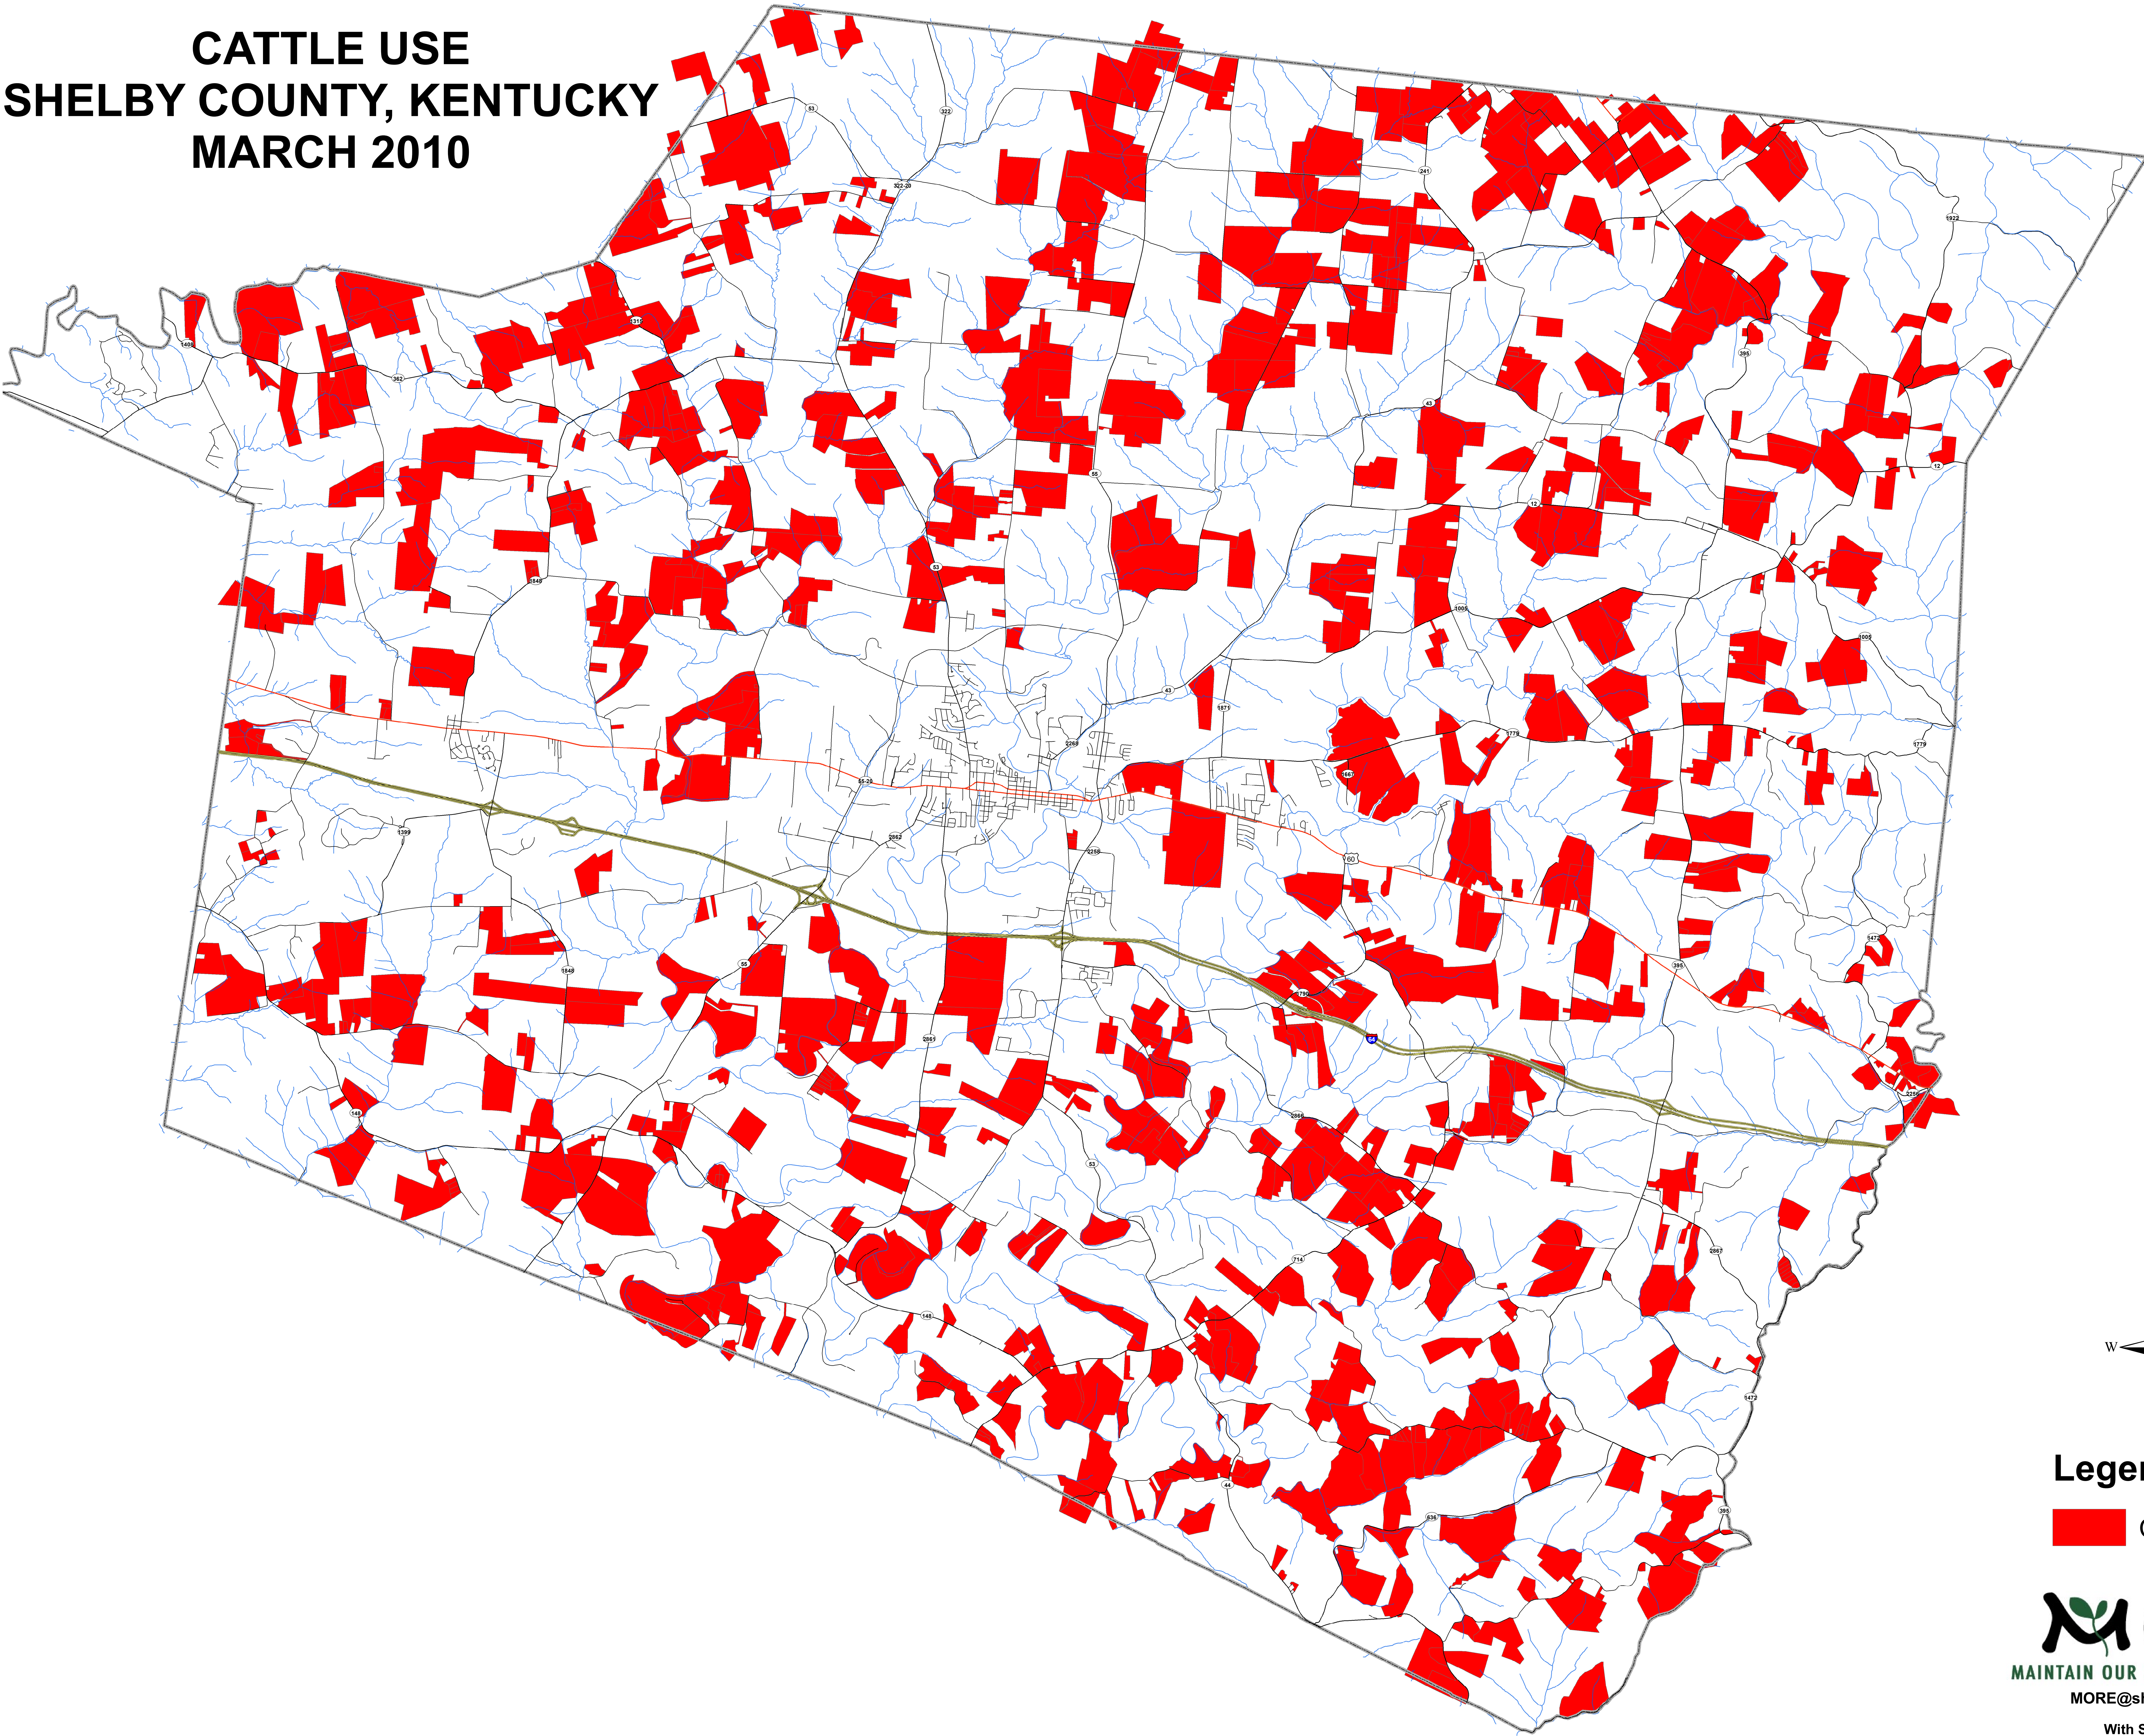

**CATTLE USE
SHELBY COUNTY, KENTUCKY
MARCH 2010**

Legend

 Cattle Farms

MORE
MAINTAIN OUR RURAL ENVIRONMENT
MORE@shelbywireless.net

With Support From:
Shelby County Cooperative Extension
<http://ces.ca.uky.edu/Shelby>