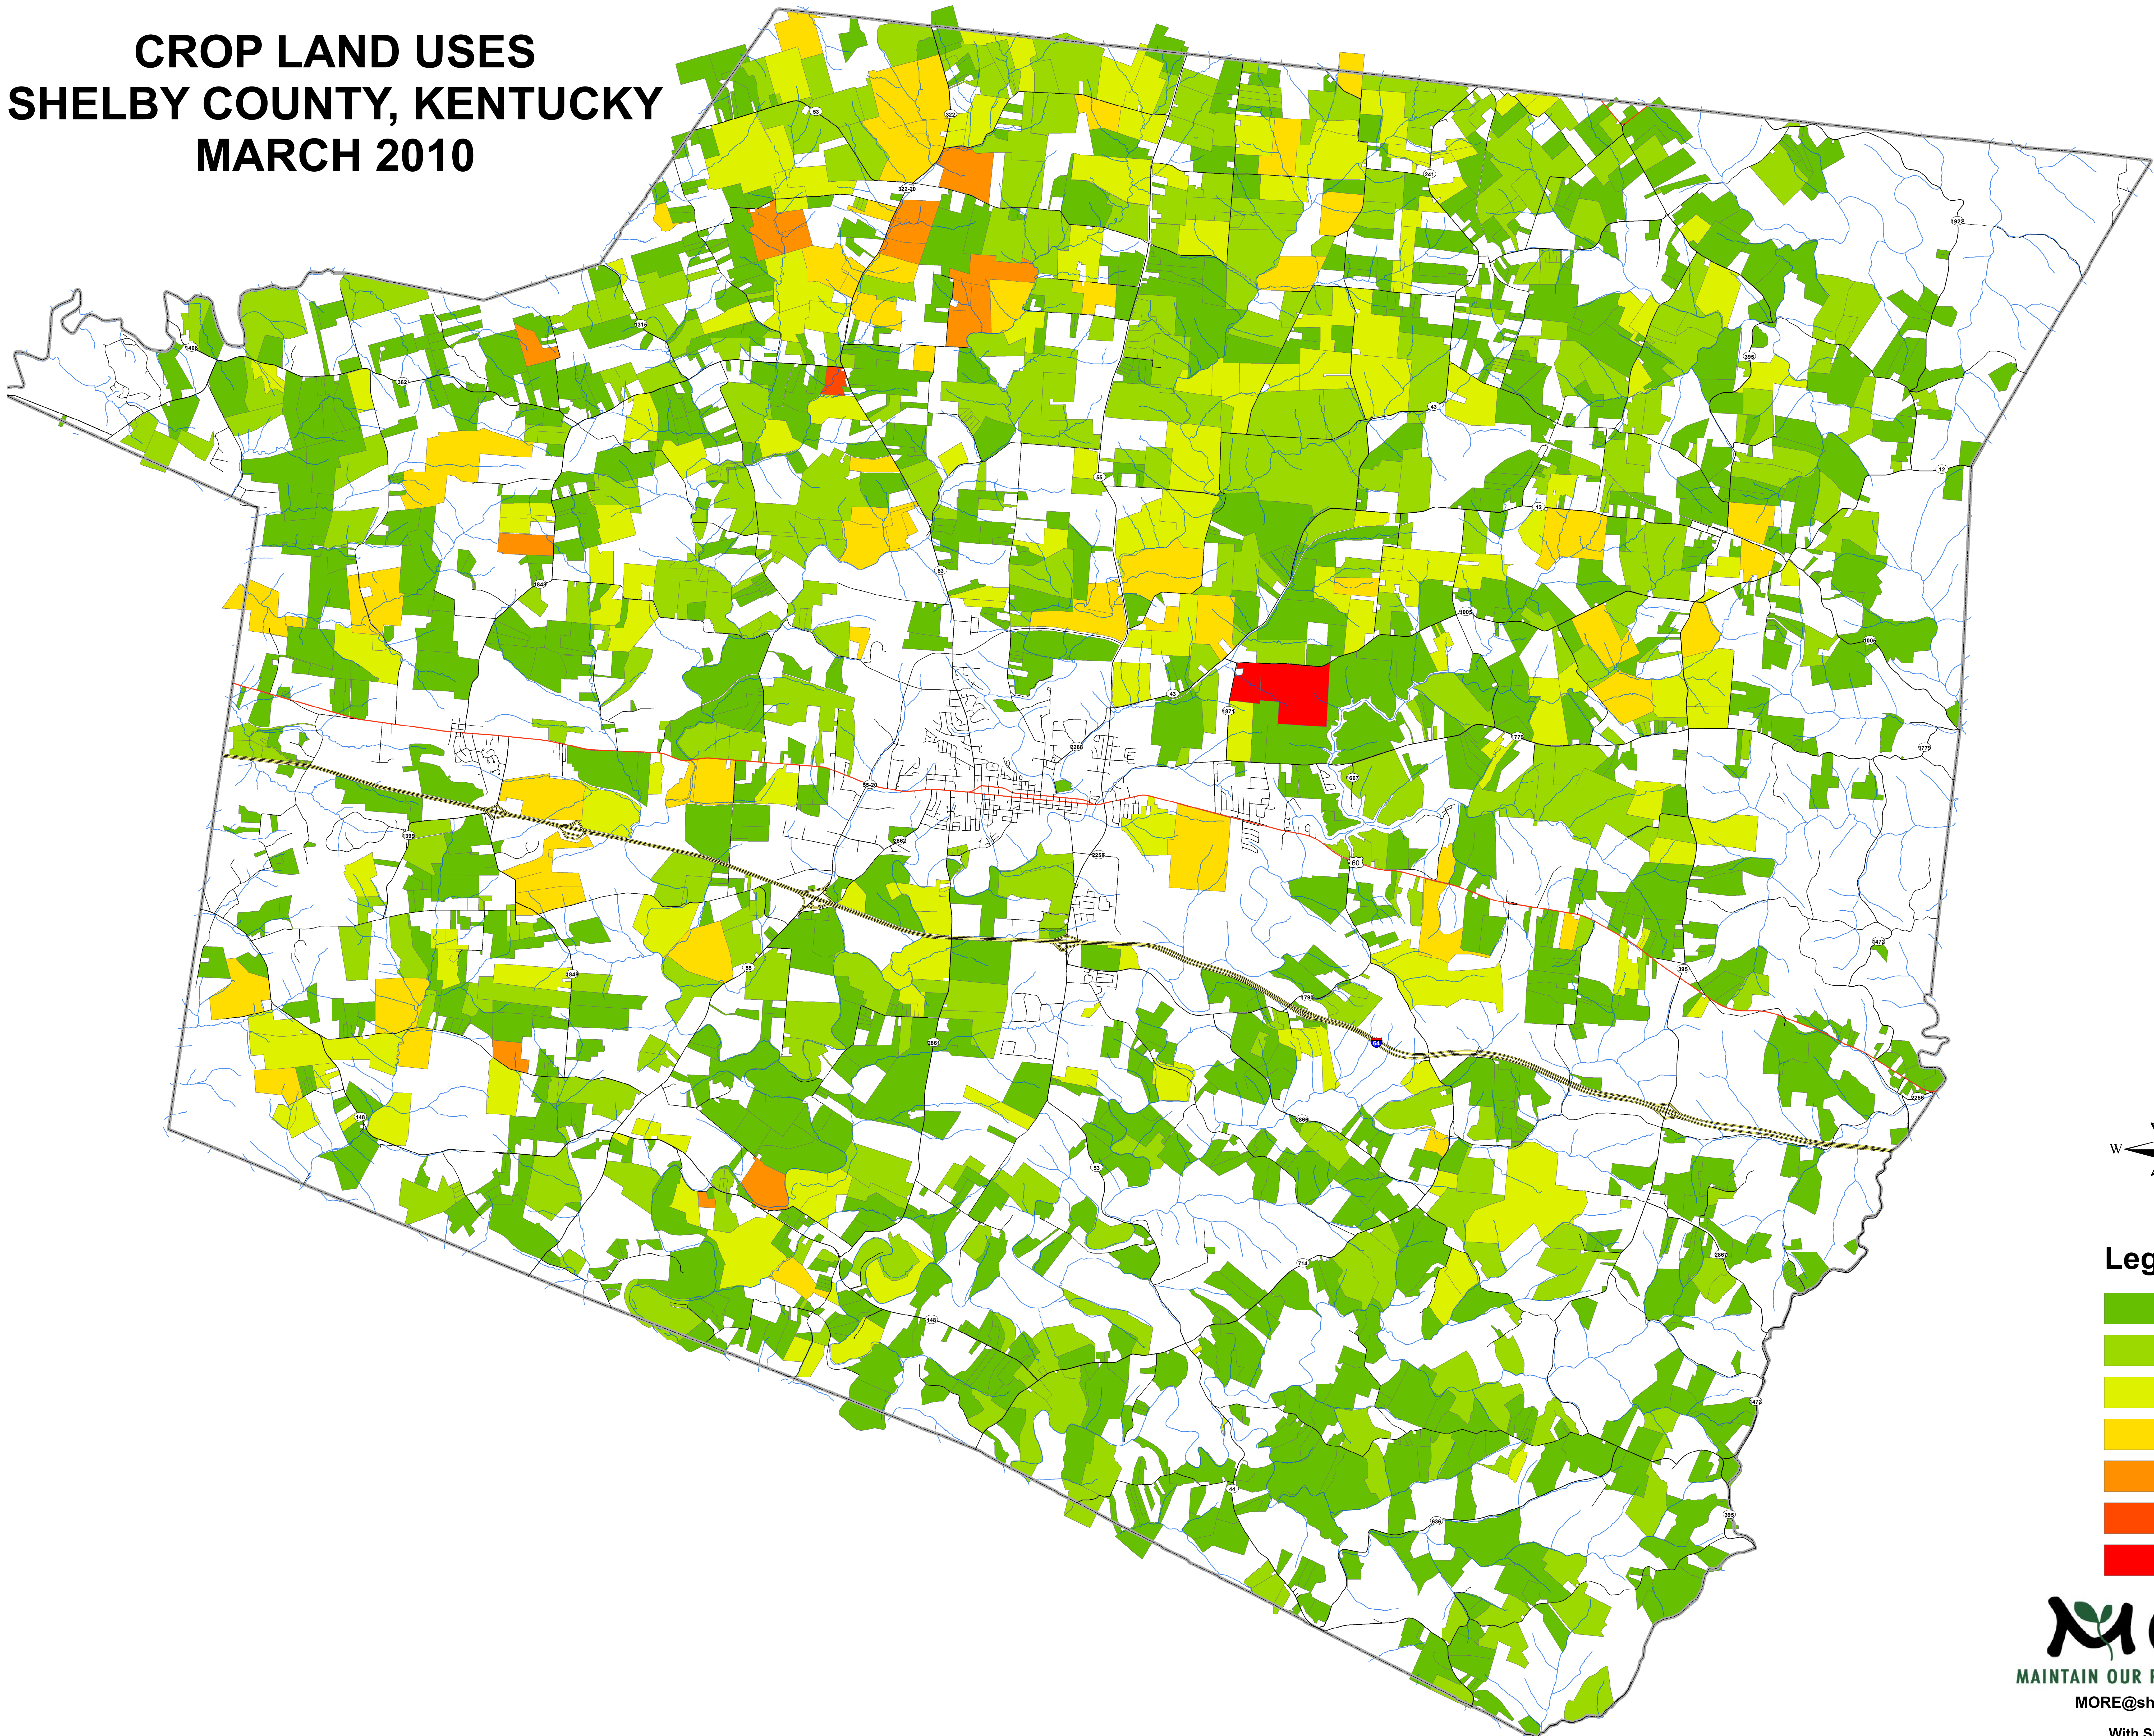

# CROP LAND USES SHELBY COUNTY, KENTUCKY MARCH 2010

## Legend

- 1 Uses
- 2 Uses
- 3 Uses
- 4 Uses
- 5 Uses
- 6 Uses
- 7 Uses