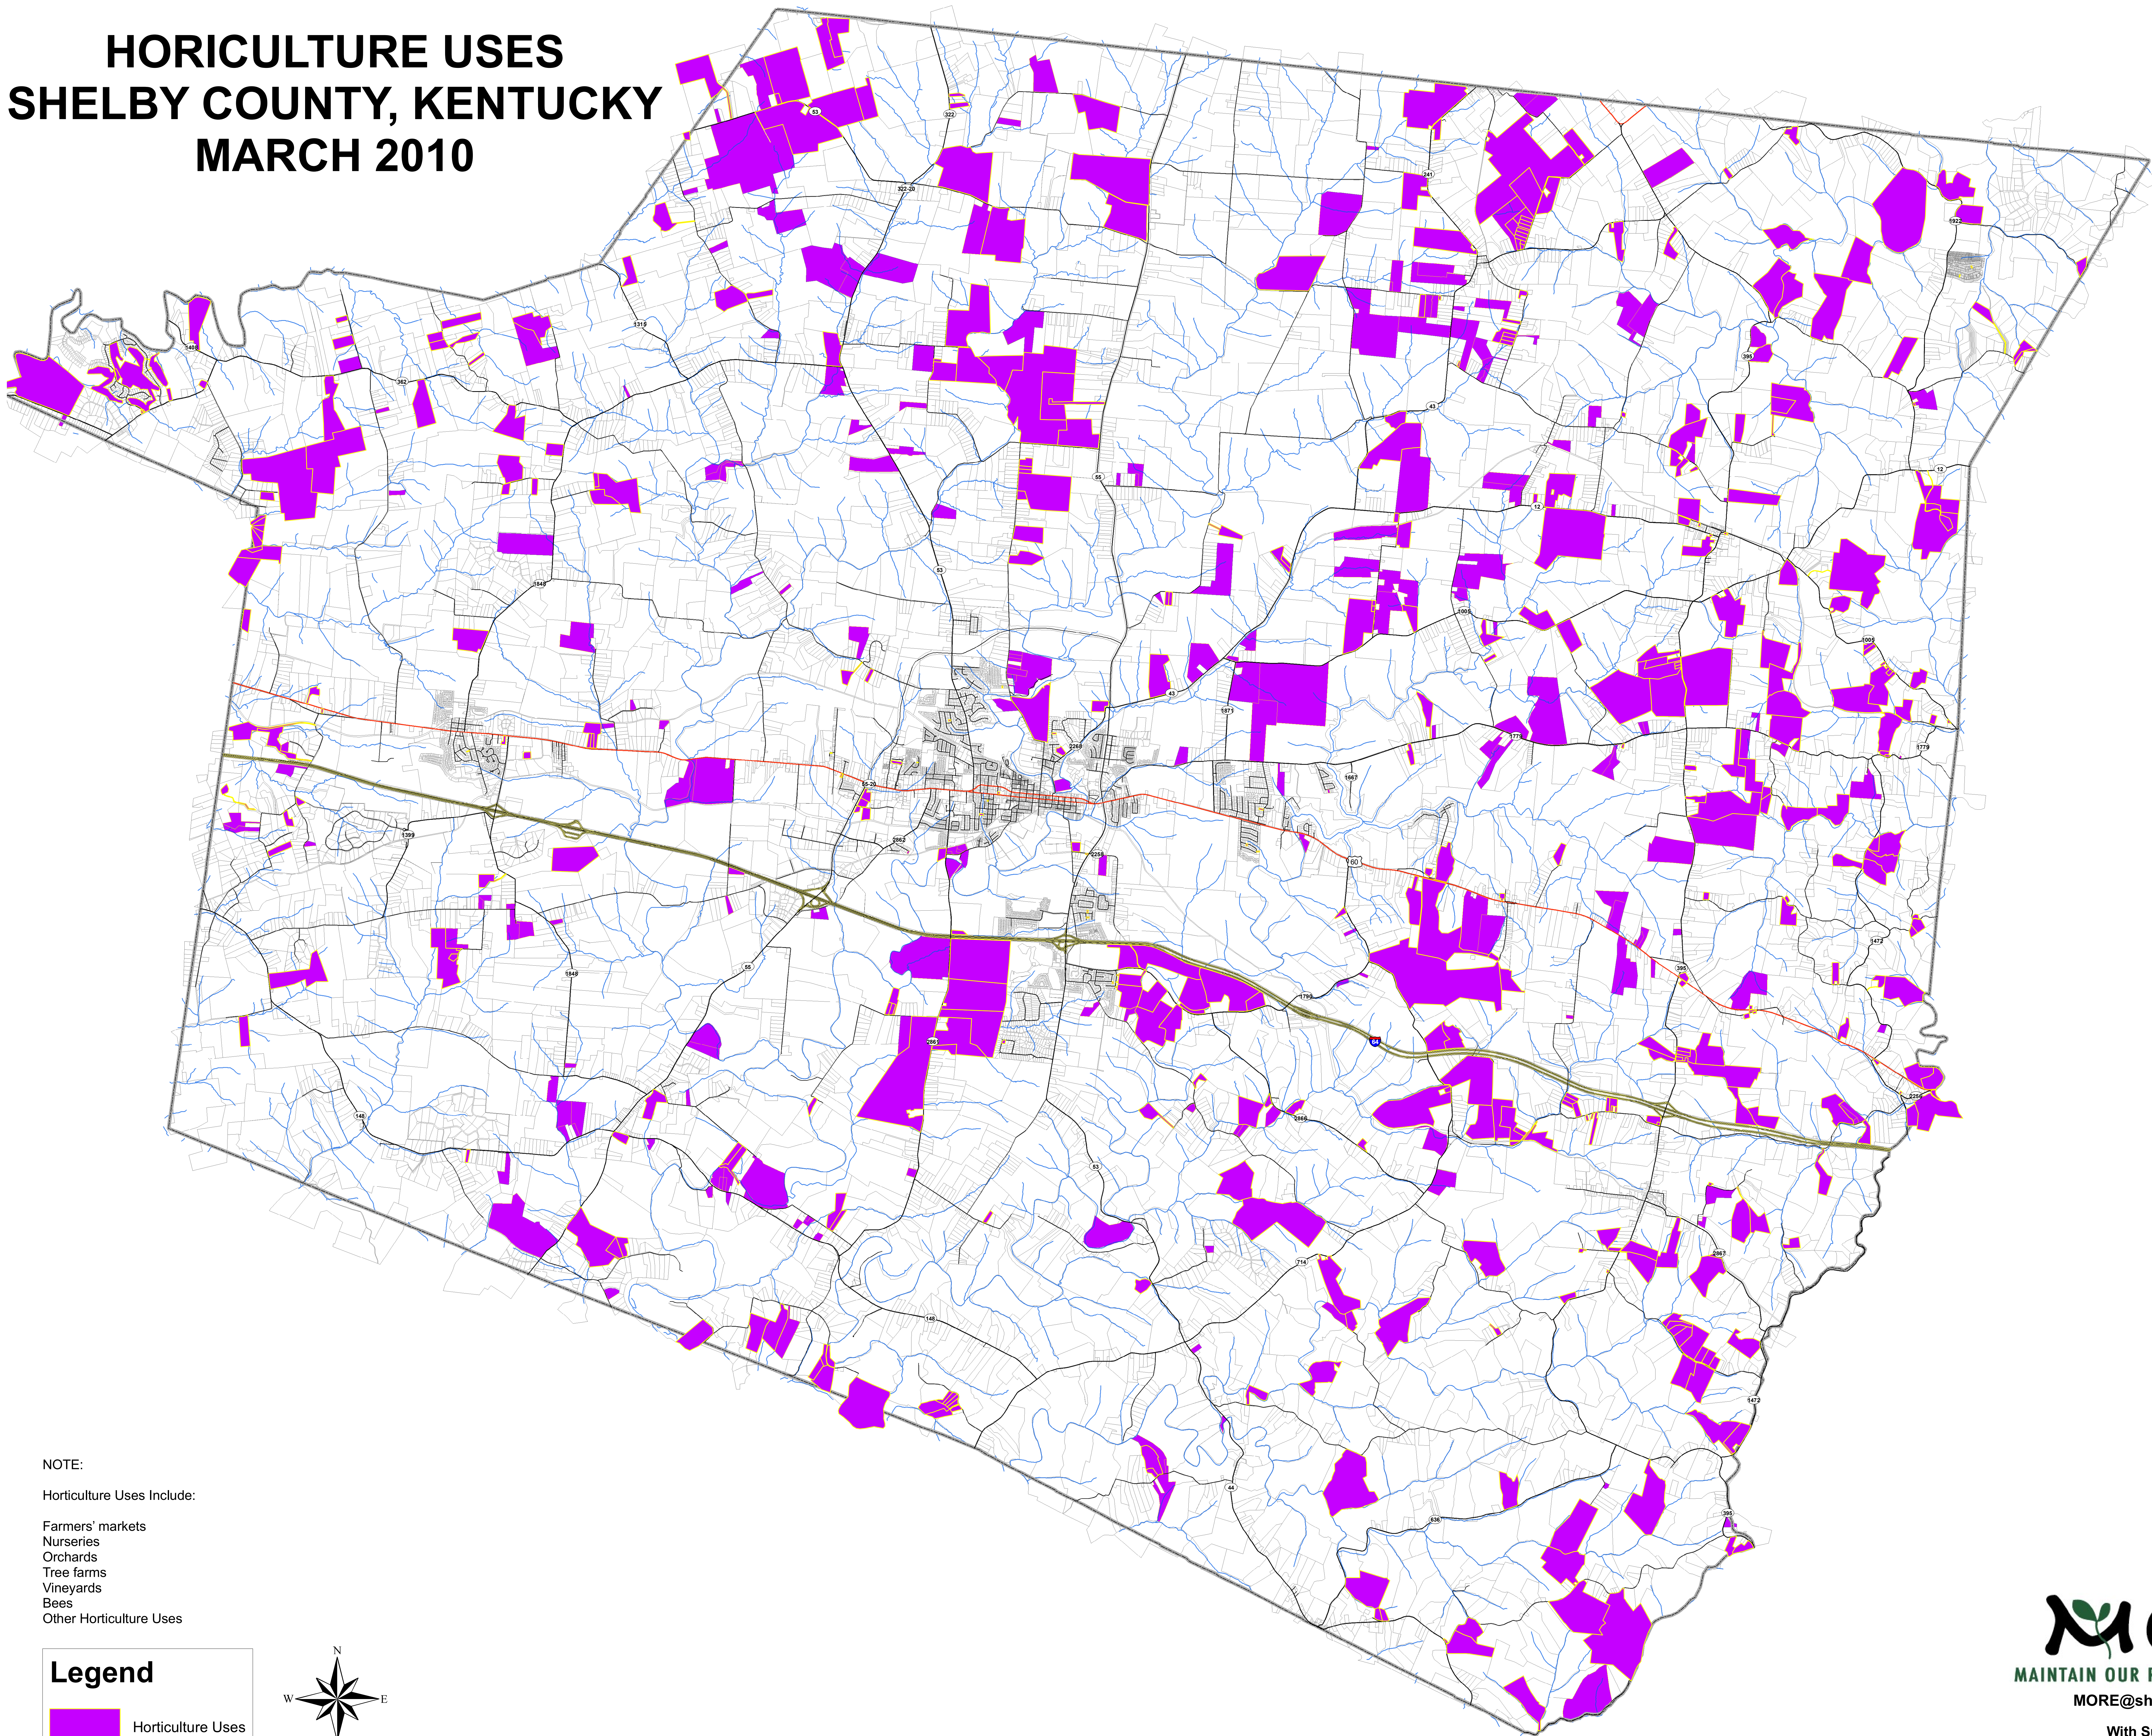

HORICULTURE USES SHELBY COUNTY, KENTUCKY MARCH 2010

NOTE:

Horticulture Uses Include:

- Farmers' markets
- Nurseries
- Orchards
- Tree farms
- Vineyards
- Bees
- Other Horticulture Uses

Legend

 Horticulture Uses