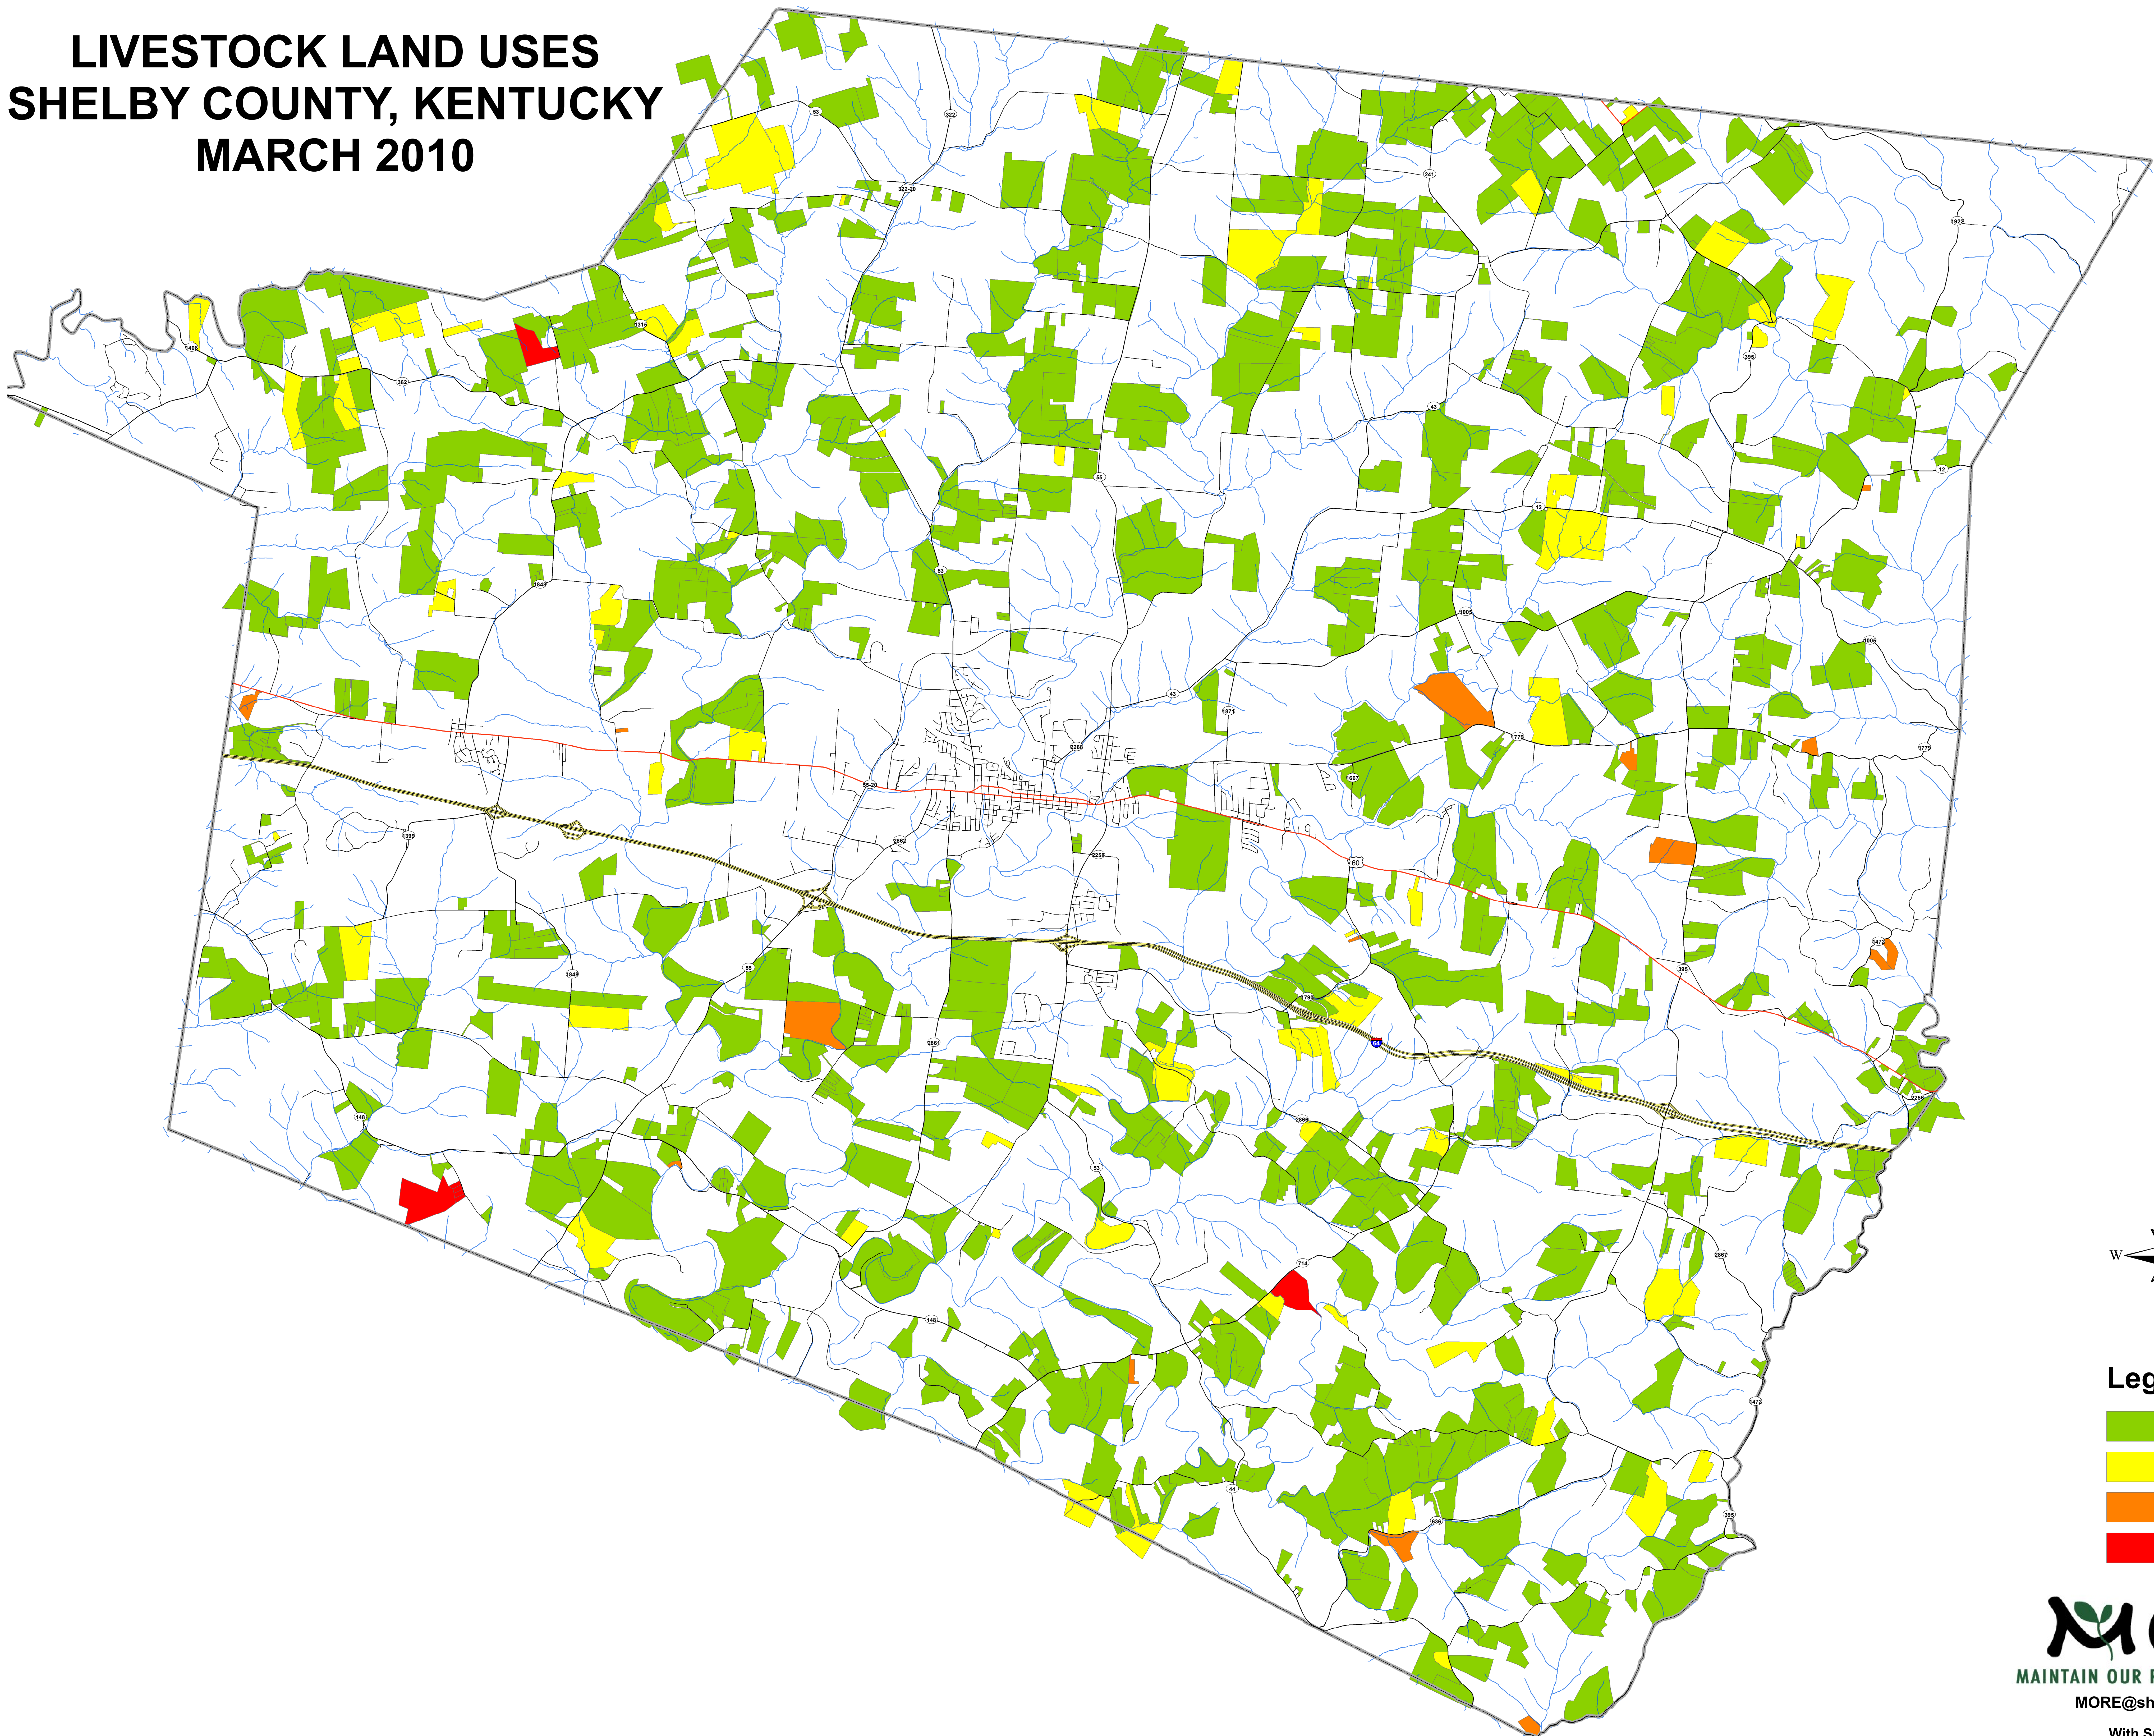

LIVESTOCK LAND USES SHELBY COUNTY, KENTUCKY MARCH 2010

Legend

- 1 Use
- 2 Uses
- 3 Uses
- 4 Uses

MORE
MAINTAIN OUR RURAL ENVIRONMENT
MORE@shelbywireless.net

With Support From:
Shelby County Cooperative Extension
<http://ces.ca.uky.edu/Shelby>