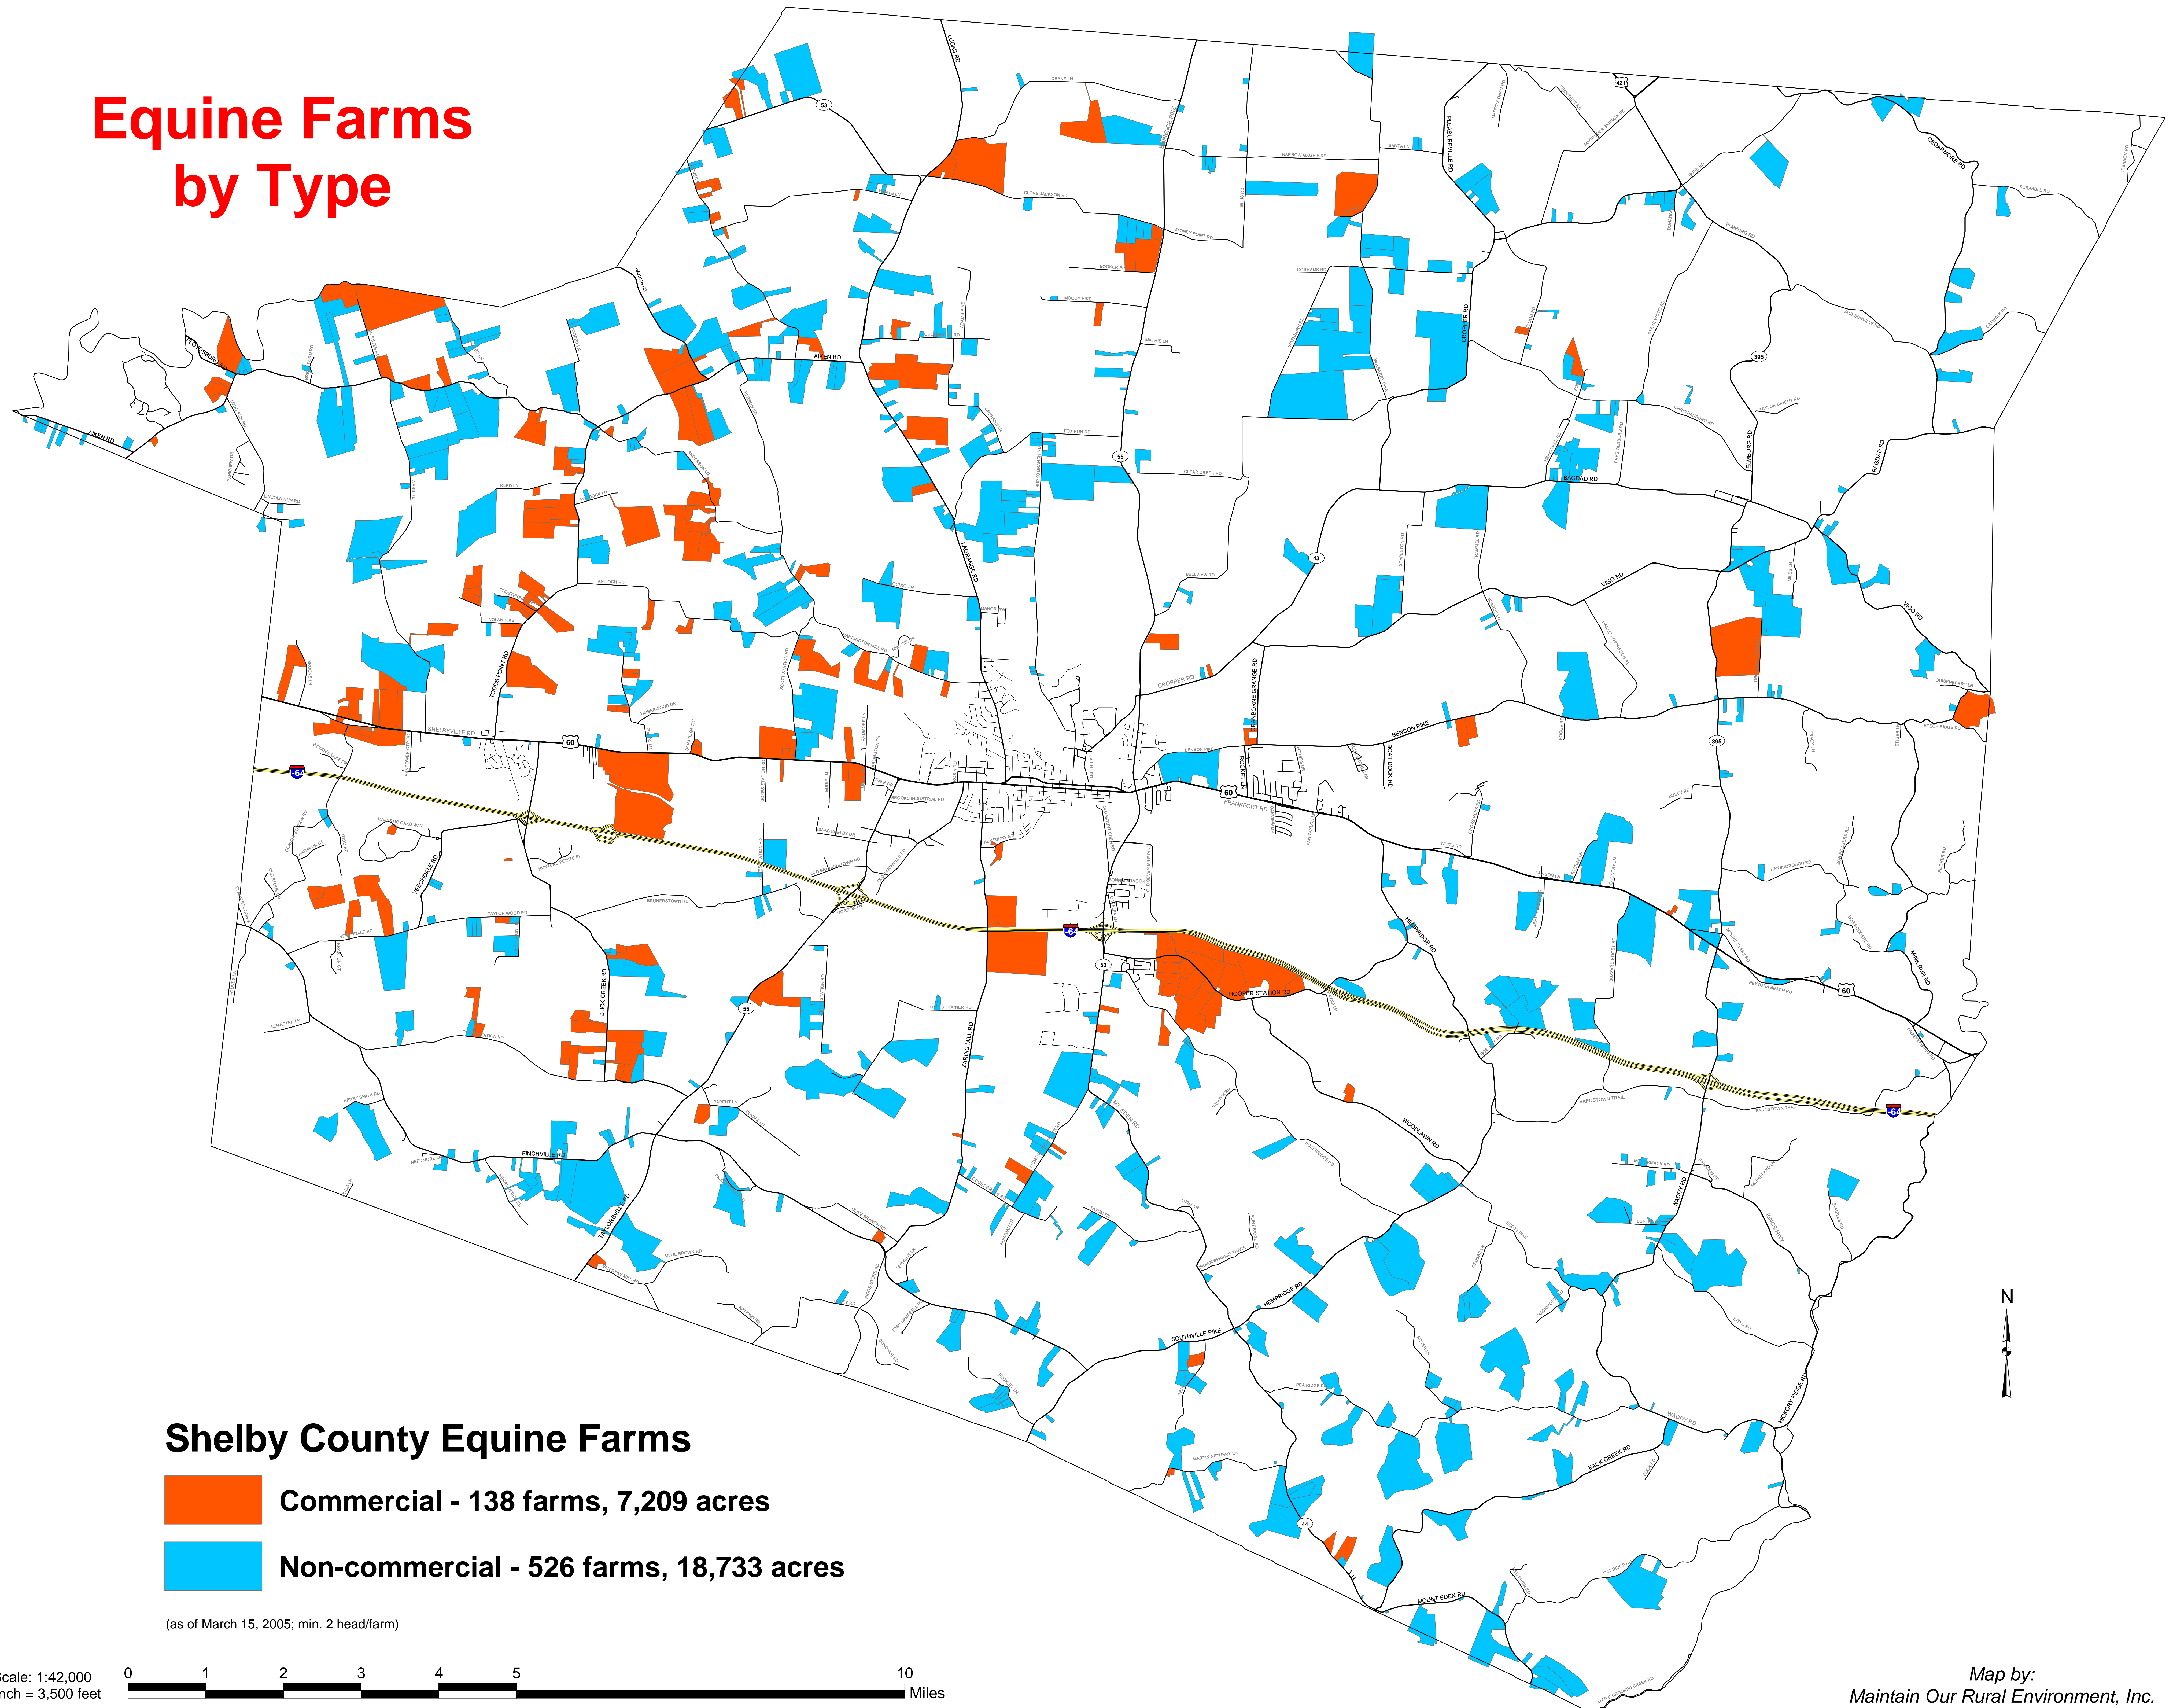

# Equine Farms by Type

## Shelby County Equine Farms

 Commercial - 138 farms, 7,209 acres

 Non-commercial - 526 farms, 18,733 acres

(as of March 15, 2005; min. 2 head/farm)

Scale: 1:42,000  
1 inch = 3,500 feet

Map by:  
Maintain Our Rural Environment, Inc.