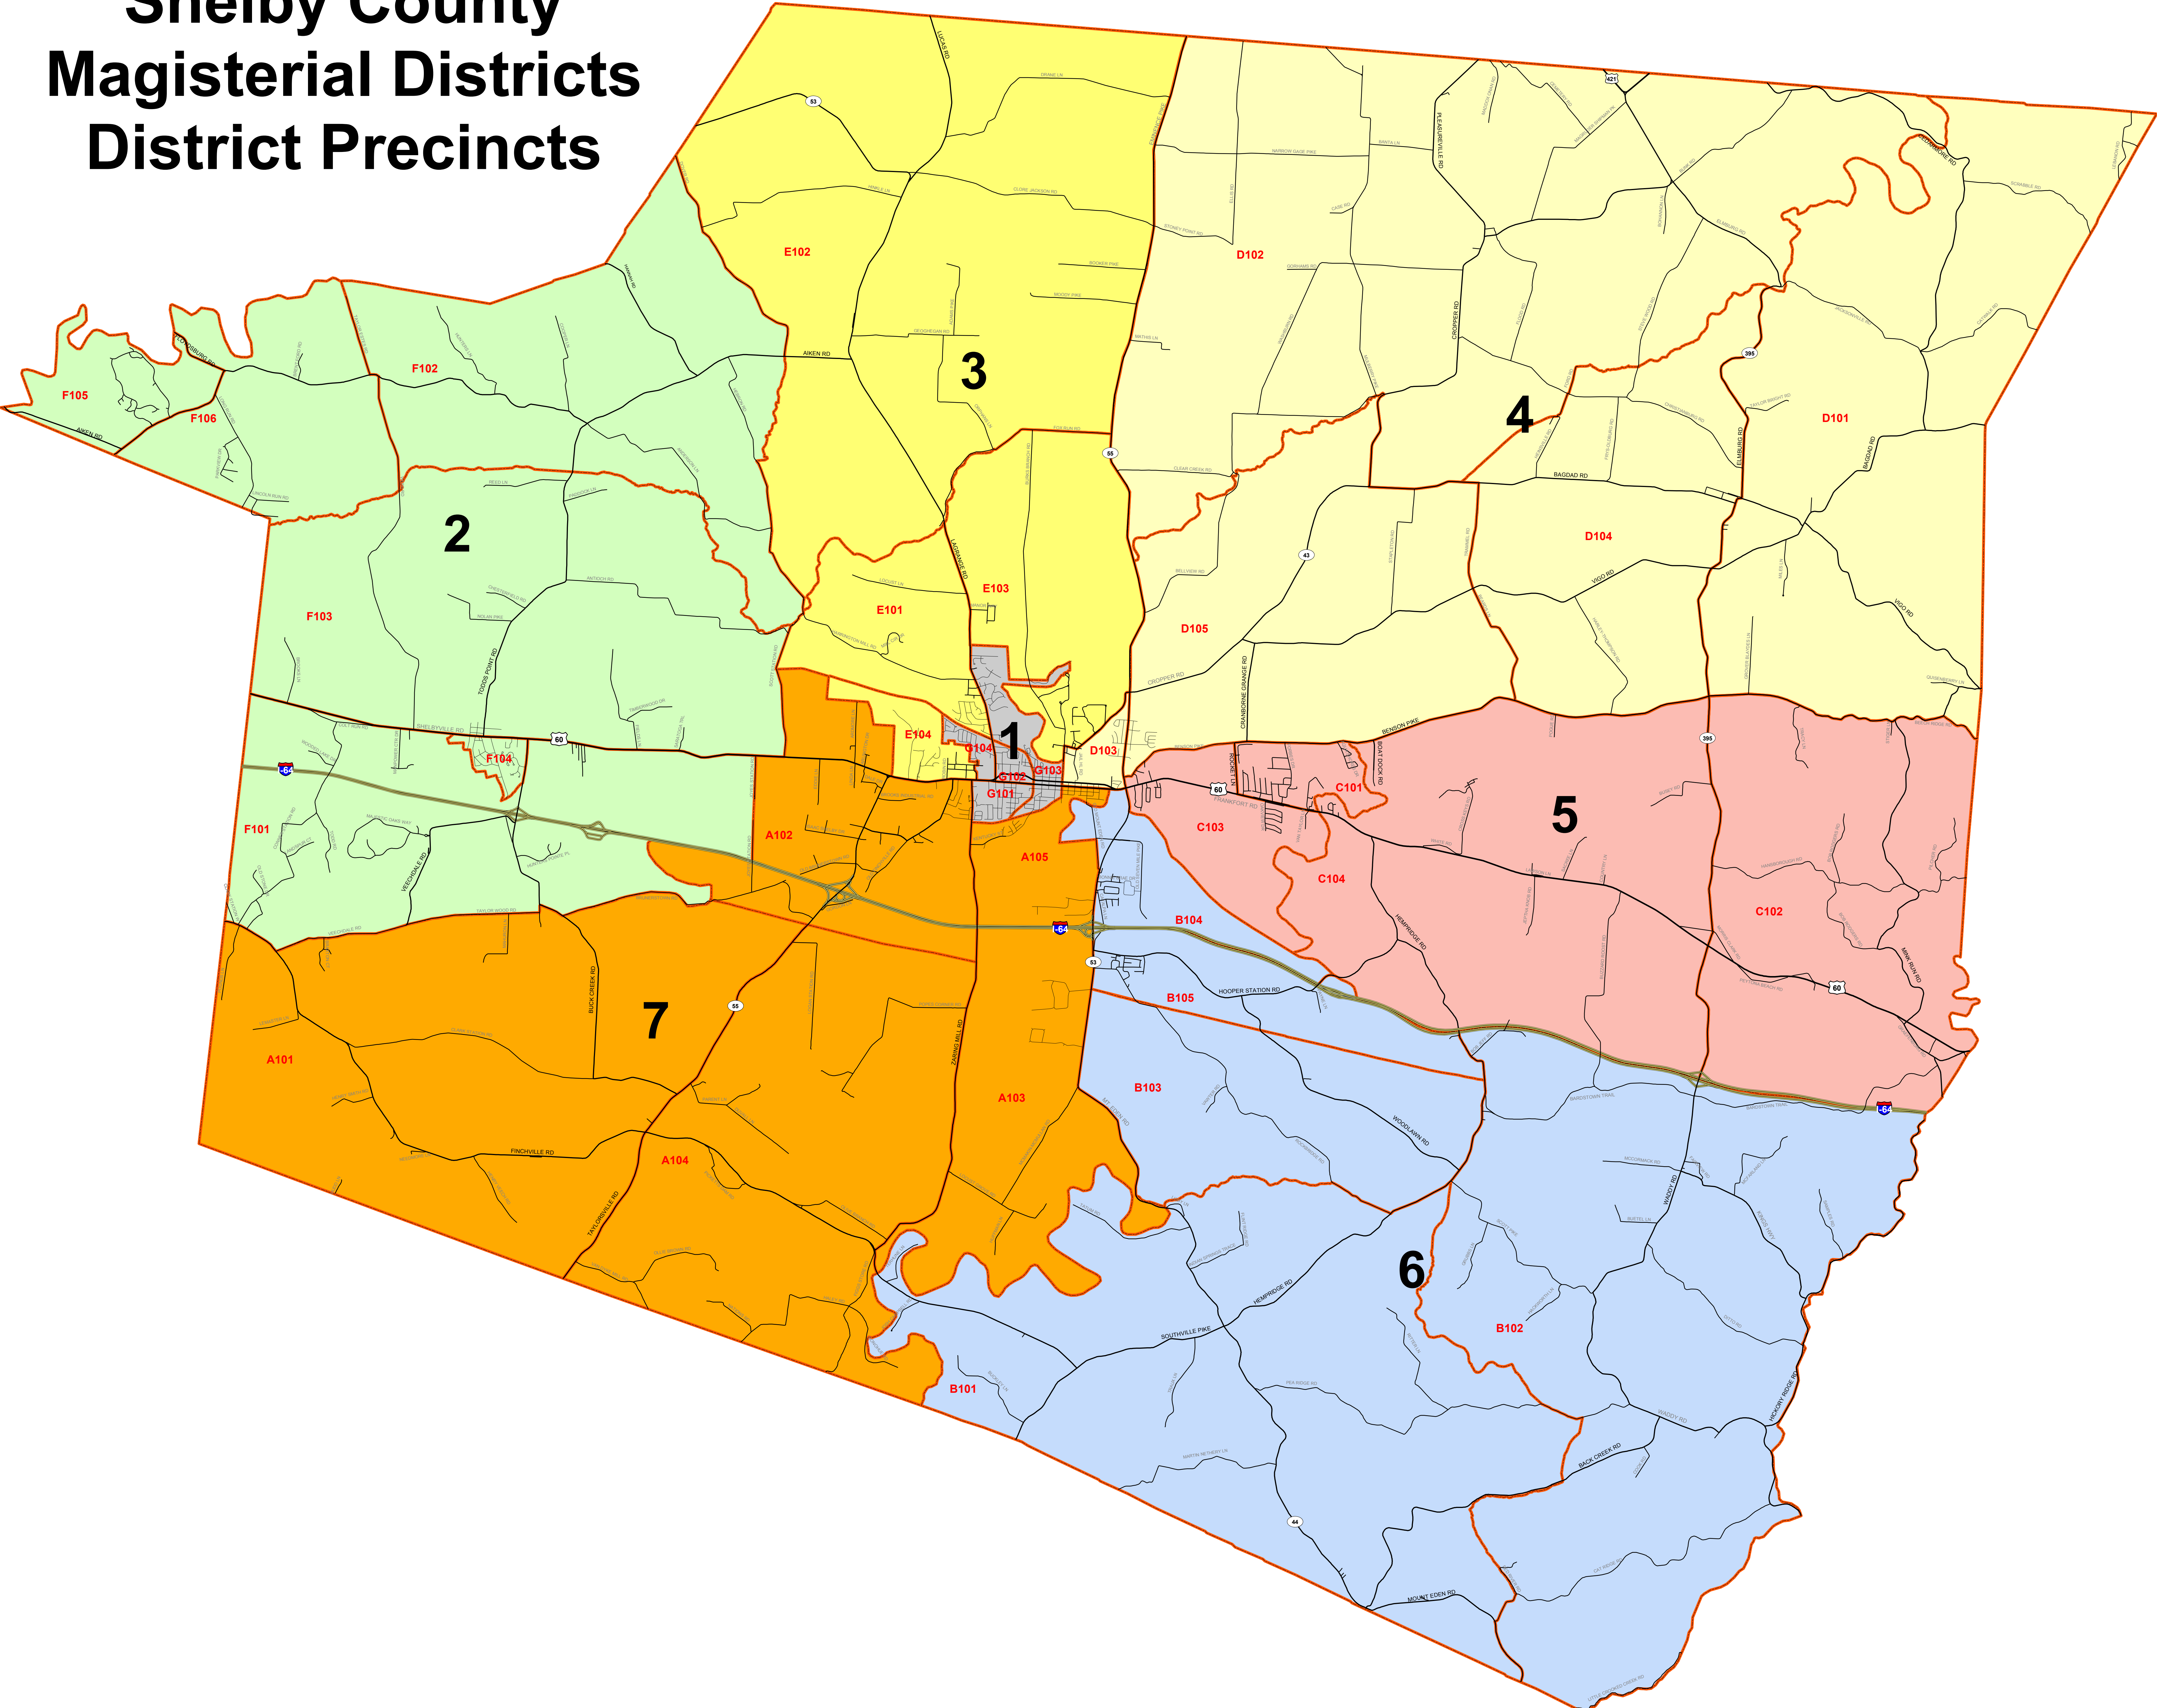

Shelby County Magisterial Districts District Precincts

Scale: 1:42,000
1 inch = 3,500 feet

Map by:
Maintain Our Rural Environment, Inc.