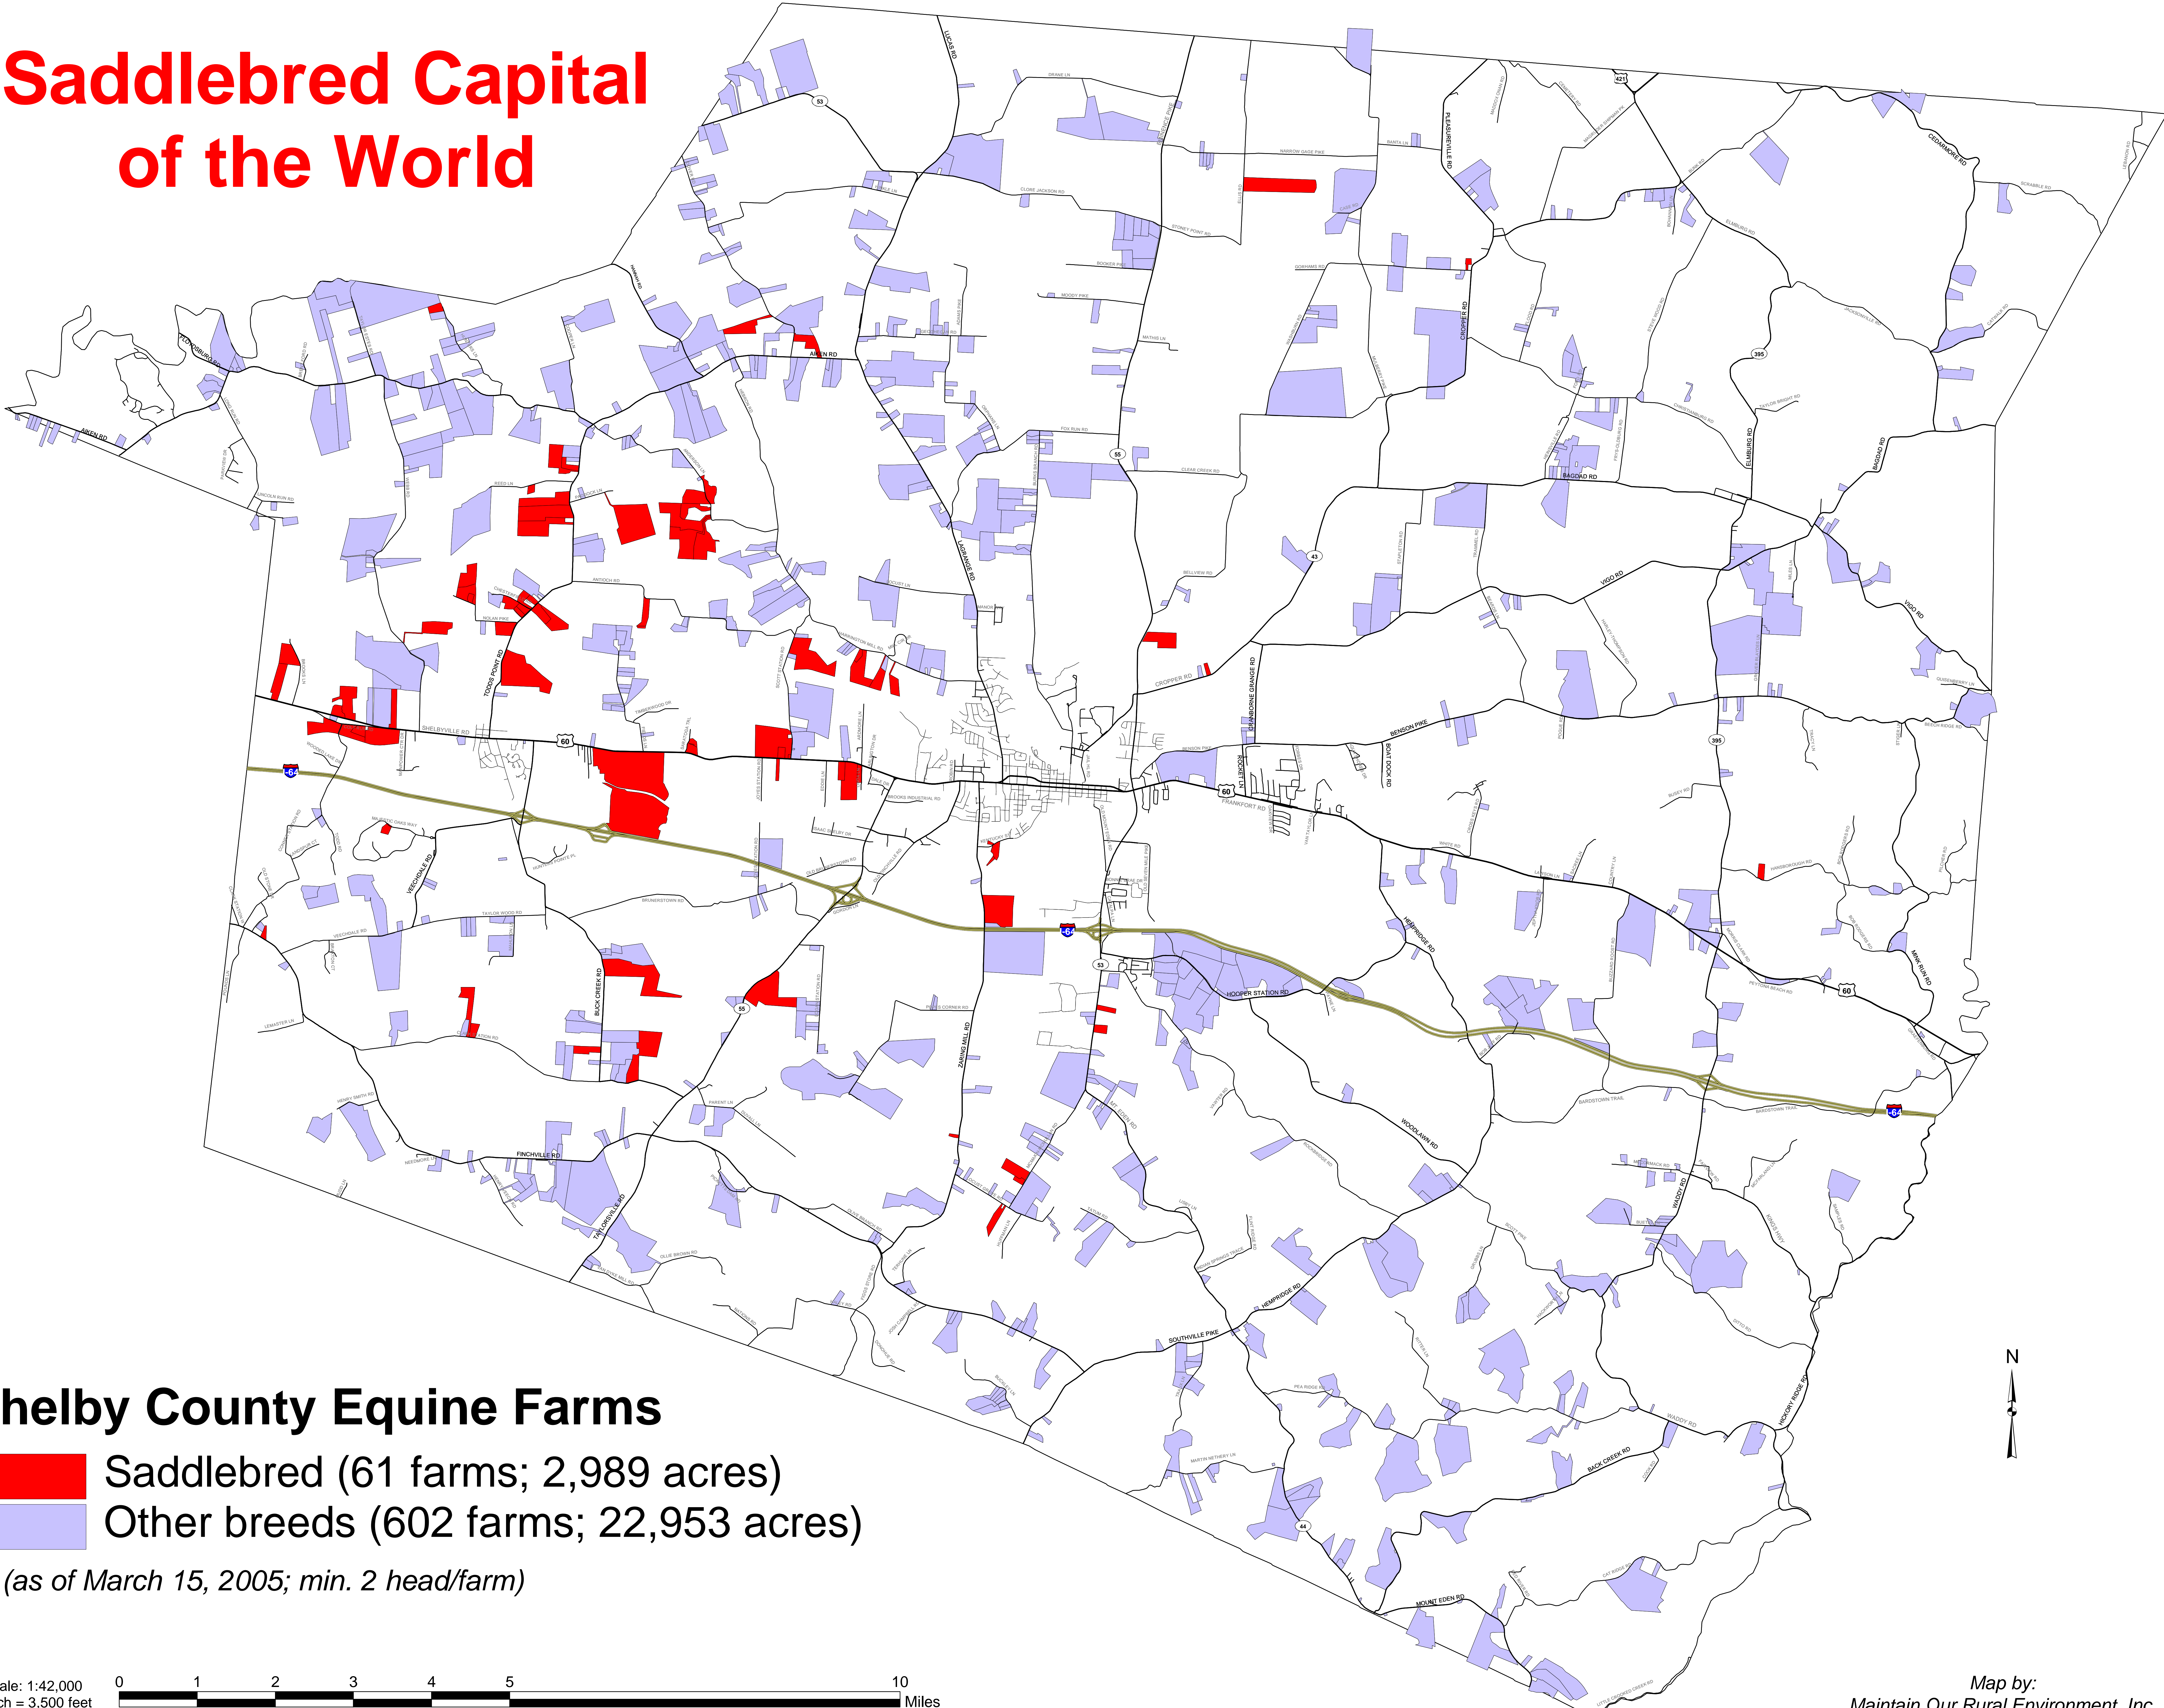

# Saddlebred Capital of the World

## Shelby County Equine Farms

- Saddlebred (61 farms; 2,989 acres)
  - Other breeds (602 farms; 22,953 acres)
- (as of March 15, 2005; min. 2 head/farm)*

Scale: 1:42,000  
1 inch = 3,500 feet

0 1 2 3 4 5 10 Miles

N

Map by:  
Maintain Our Rural Environment, Inc.