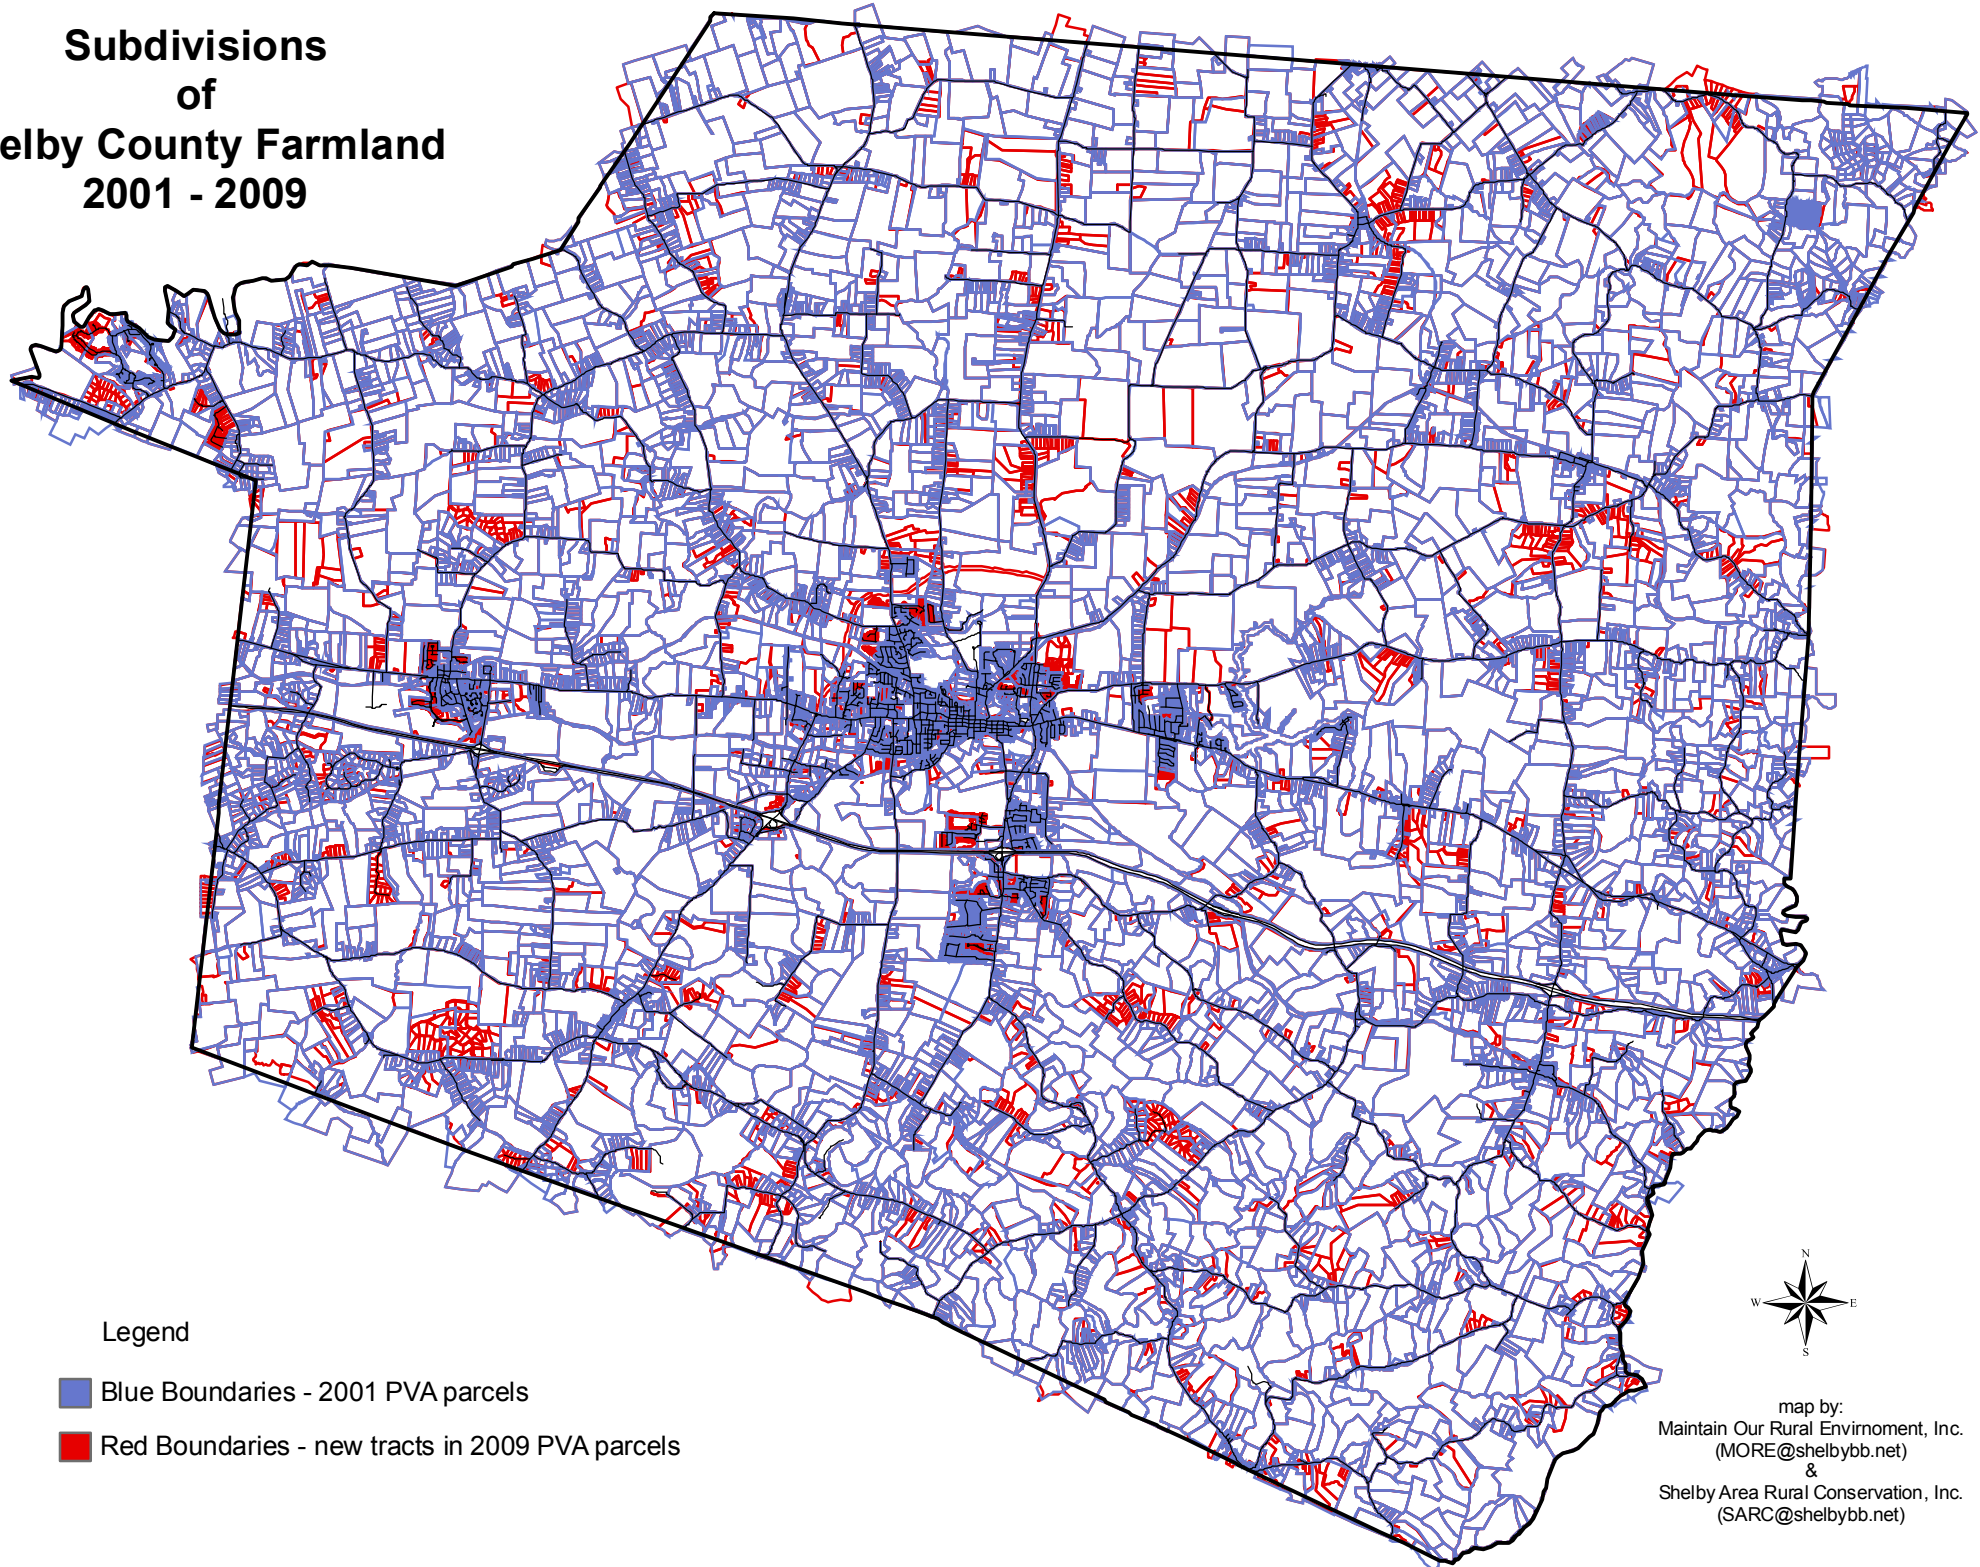

Subdivisions of Shelby County Farmland 2001 - 2009

Legend

-  Blue Boundaries - 2001 PVA parcels
-  Red Boundaries - new tracts in 2009 PVA parcels

map by:
Maintain Our Rural Environment, Inc.
(MORE@shelbybb.net)
&
Shelby Area Rural Conservation, Inc.
(SARC@shelbybb.net)